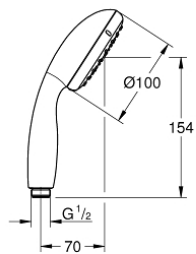

## 27 923 001 NEW TEMPESTA HAND SHOWER 1 SPRAY

### PRODUCT DESCRIPTION

- Rain
- **GROHE EcoJoy** 9.5 l/min flow limiter
- **GROHE DreamSpray** perfect spray pattern
- **GROHE StarLight** chrome finish
- **SpeedClean** anti-limescale system
- **Inner WaterGuide** for a longer life
- ShockProof silicone ring prevents damage caused by a shower falling
- Universal Mounting System. Fits all standard shower hoses

## 27 923 001 NEW TEMPESTA HAND SHOWER 1 SPRAY

**SPARE PARTS**, March 2017 – now

1: Strainer (Order-nr. 0700200M)