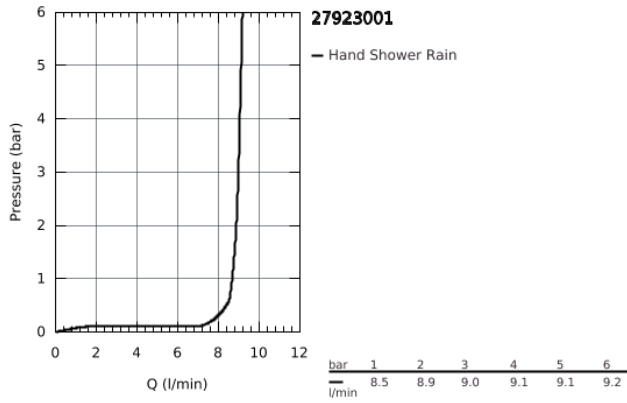

27 923 001 NEW TEMPESTA HAND SHOWER 1 SPRAY