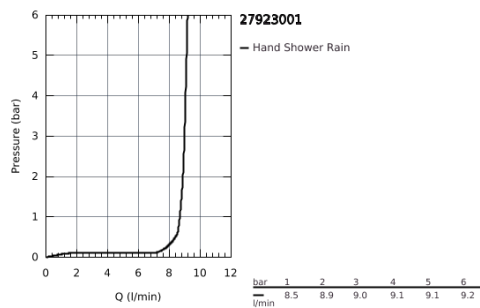

## 27 923 001 NEW TEMPESTA HAND SHOWER 1 SPRAY

### PRODUCT DESCRIPTION

- Rain
- **GROHE EcoJoy** 9.5 l/min flow limiter
- **GROHE DreamSpray** perfect spray pattern
- **GROHE StarLight** chrome finish
- **SpeedClean** anti-limescale system
- **Inner WaterGuide** for a longer life
- ShockProof silicone ring prevents damage caused by a shower falling
- Universal Mounting System. Fits all standard shower hoses