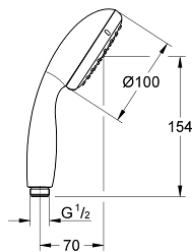

27 923 000 NEW TEMPESTA HAND SHOWER 1 SPRAY

PRODUCT DESCRIPTION

- Rain
- **GROHE EcoJoy** 9.5 l/min flow limiter
- **GROHE DreamSpray** perfect spray pattern
- **GROHE StarLight** chrome finish
- **SpeedClean** anti-limescale system
- **Inner WaterGuide** for a longer life
- ShockProof silicone ring prevents damage caused by a shower falling
- Universal Mounting System. Fits all standard shower hoses

Pure Freude
an Wasser

27 923 000 NEW TEMPESTA HAND SHOWER 1 SPRAY

SPARE PARTS, December 2011 – now

1: Strainer (Order-nr. 0700200M)