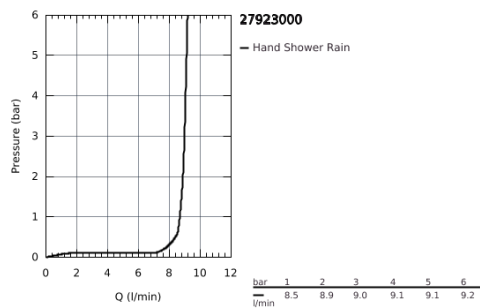

27 923 000 NEW TEMPESTA HAND SHOWER 1 SPRAY

PRODUCT DESCRIPTION

- Rain
- **GROHE EcoJoy** 9.5 l/min flow limiter
- **GROHE DreamSpray** perfect spray pattern
- **GROHE StarLight** chrome finish
- **SpeedClean** anti-limescale system
- **Inner WaterGuide** for a longer life
- ShockProof silicone ring prevents damage caused by a shower falling
- Universal Mounting System. Fits all standard shower hoses

Pure Freude
an Wasser

27 923 000 NEW TEMPESTA HAND SHOWER 1 SPRAY

SPARE PARTS, December 2011 – now

1: Strainer (Order-nr. 0700200M)