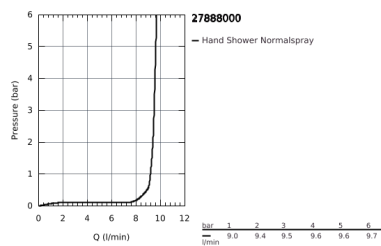

## 27 888 000 EUPHORIA CUBE+ HAND SHOWER 1 SPRAY

### PRODUCT DESCRIPTION

- Normal spray
- material: metal
- **GROHE EcoJoy** 9,5 l/min flow limiter
- **GROHE DreamSpray** perfect spray pattern
- **GROHE StarLight** chrome finish
- **SpeedClean** anti-limescale system
- **Inner WaterGuide** for a longer life
- Universal Mounting System. Fits all standard shower hoses