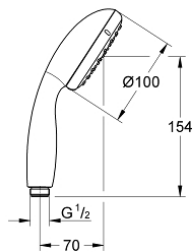

## 27 852 001 NEW TEMPESTA HAND SHOWER 1 SPRAY

### PRODUCT DESCRIPTION

- Rain
- **GROHE DreamSpray** perfect spray pattern
- **GROHE StarLight** chrome finish
- **SpeedClean** anti-limescale system
- **Inner WaterGuide** for a longer life
- ShockProof silicone ring prevents damage caused by a shower falling
- Universal Mounting System. Fits all standard shower hoses
- min. recommended pressure 1.0 bar

## 27 852 001 NEW TEMPESTA HAND SHOWER 1 SPRAY

**SPARE PARTS**, March 2017 – now

1: Strainer (Order-nr. 0700200M)