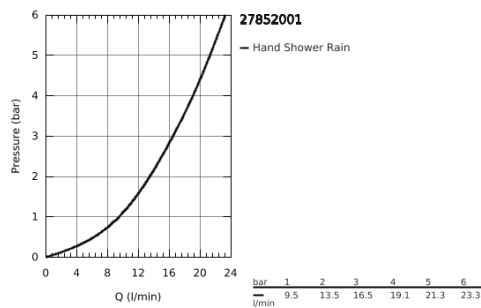

## 27 852 001 NEW TEMPESTA HAND SHOWER 1 SPRAY

### PRODUCT DESCRIPTION

- Rain
- **GROHE DreamSpray** perfect spray pattern
- **GROHE StarLight** chrome finish
- **SpeedClean** anti-limescale system
- **Inner WaterGuide** for a longer life
- ShockProof silicone ring prevents damage caused by a shower falling
- Universal Mounting System. Fits all standard shower hoses
- min. recommended pressure 1.0 bar