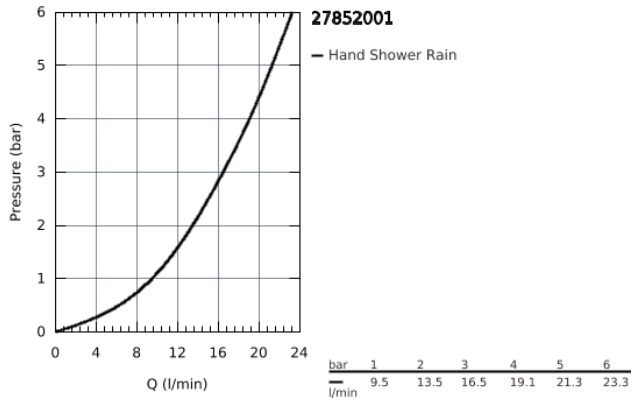

27 852 001 NEW TEMPESTA HAND SHOWER 1 SPRAY