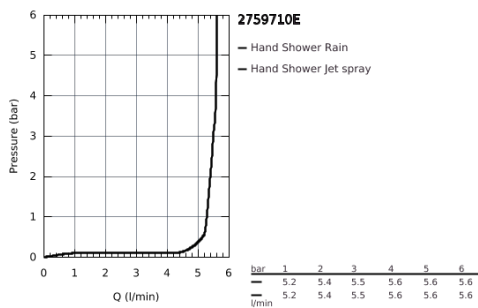

27 597 10E NEW TEMPESTA HAND SHOWER 2 SPRAYS

PRODUCT DESCRIPTION

- Rain, Jet
- **GROHE EcoJoy** 5.7 l/min. flow limiter
- **GROHE DreamSpray** perfect spray pattern
- **GROHE StarLight** chrome finish
- **SpeedClean** anti-limescale system
- **Inner WaterGuide** for a longer life
- **ShockProof** silicone ring prevents damage caused by a shower falling

27 597 10E NEW TEMPESTA HAND SHOWER 2 SPRAYS

SPARE PARTS, June 2013 – now

1: Strainer (Order-nr. 0700200M)