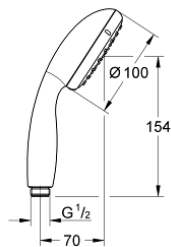

27 597 10E NEW TEMPESTA HAND SHOWER 2 SPRAYS

PRODUCT DESCRIPTION

- Rain, Jet
- **GROHE EcoJoy** 5.7 l/min. flow limiter
- **GROHE DreamSpray** perfect spray pattern
- **GROHE StarLight** chrome finish
- **SpeedClean** anti-limescale system
- **Inner WaterGuide** for a longer life
- **ShockProof** silicone ring prevents damage caused by a shower falling

27 597 10E NEW TEMPESTA HAND SHOWER 2 SPRAYS

SPARE PARTS, June 2013 – now

1: Strainer (Order-nr. 0700200M)