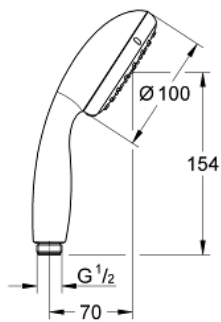

27 597 00E NEW TEMPESTA HAND SHOWER 2 SPRAYS

PRODUCT DESCRIPTION

- Rain, Jet
- **GROHE EcoJoy** 5.7 l/min. flow limiter
- **GROHE DreamSpray** perfect spray pattern
- **GROHE StarLight** chrome finish
- **SpeedClean** anti-limescale system
- **Inner WaterGuide** for a longer life
- **ShockProof** silicone ring prevents damage caused by a shower falling

27 597 00E **NEW TEMPESTA HAND SHOWER 2 SPRAYS**

SPARE PARTS, August 2010 – now

1: Strainer (Order-nr. 0700200M)