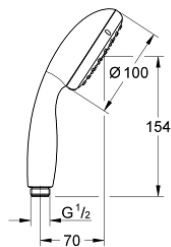

27 597 001 NEW TEMPESTA HAND SHOWER 2 SPRAYS

PRODUCT DESCRIPTION

- Rain, Jet
- **GROHE DreamSpray** perfect spray pattern
- **GROHE StarLight** chrome finish
- **SpeedClean** anti-limescale system
- **Inner WaterGuide** for a longer life
- ShockProof silicone ring prevents damage caused by a shower falling
- Universal Mounting System. Fits all standard shower hoses
- min. recommended pressure 1.0 bar

27 597 001 NEW TEMPESTA HAND SHOWER 2 SPRAYS

SPARE PARTS, June 2013 – now

1: Strainer (Order-nr. 0700200M)