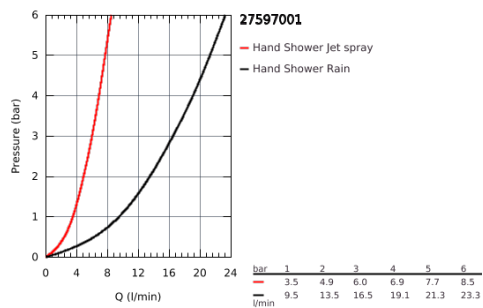

27 597 001 NEW TEMPESTA HAND SHOWER 2 SPRAYS

PRODUCT DESCRIPTION

- Rain, Jet
- **GROHE DreamSpray** perfect spray pattern
- **GROHE StarLight** chrome finish
- **SpeedClean** anti-limescale system
- **Inner WaterGuide** for a longer life
- ShockProof silicone ring prevents damage caused by a shower falling
- Universal Mounting System. Fits all standard shower hoses
- min. recommended pressure 1.0 bar

27 597 001 NEW TEMPESTA HAND SHOWER 2 SPRAYS

SPARE PARTS, June 2013 – now

1: Strainer (Order-nr. 0700200M)