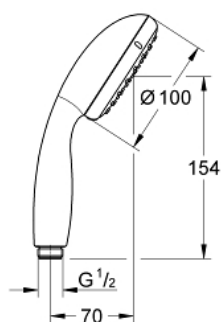

27 597 000 NEW TEMPESTA HAND SHOWER 2 SPRAYS

PRODUCT DESCRIPTION

- Rain, Jet
- **GROHE DreamSpray** perfect spray pattern
- **GROHE StarLight** chrome finish
- **SpeedClean** anti-limescale system
- **Inner WaterGuide** for a longer life
- ShockProof silicone ring prevents damage caused by a shower falling
- Universal Mounting System. Fits all standard shower hoses
- min. recommended pressure 1.0 bar

Pure Freude
an Wasser

27 597 000 NEW TEMPESTA HAND SHOWER 2 SPRAYS

SPARE PARTS, May 2011 – now

1: Strainer (Order-nr. 0700200M)