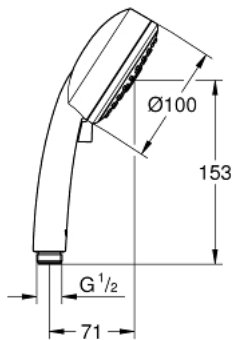

27 574 001 NEW TEMPESTA COSMOPOLITAN HAND SHOWER 3 SPRAYS

PRODUCT DESCRIPTION

- GROHE Rain O2, Rain, Massage
- **GROHE EcoJoy** 9.5 l/min flow limiter
- **GROHE DreamSpray** perfect spray pattern
- **GROHE StarLight** chrome finish
- **SpeedClean** anti-limescale system
- **Inner WaterGuide** for a longer life
- Universal Mounting System. Fits all standard shower hoses

27 574 001 NEW TEMPESTA COSMOPOLITAN HAND SHOWER 3 SPRAYS

SPARE PARTS, December 2012 – now

1: Strainer (Order-nr. 0700200M)