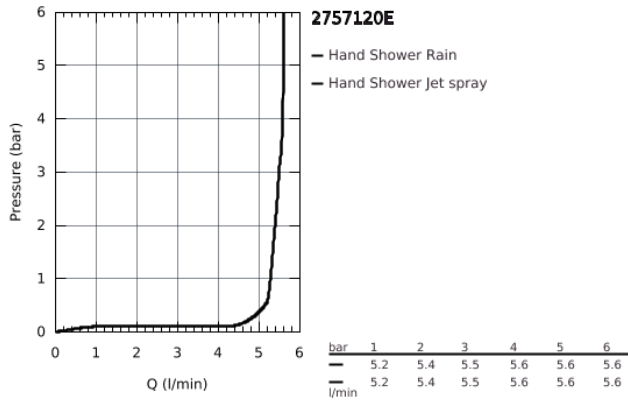

27 571 20E NEW TEMPESTA COSMOPOLITAN HAND SHOWER 2 SPRAYS