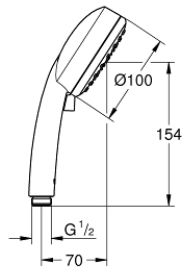

## 27 571 20E NEW TEMPESTA COSMOPOLITAN HAND SHOWER 2 SPRAYS

### PRODUCT DESCRIPTION

- Rain, Jet
- **GROHE EcoJoy** 5.7 l/min. flow limiter
- **GROHE DreamSpray** perfect spray pattern
- **GROHE StarLight** chrome finish
- **SpeedClean** anti-limescale system
- **Inner WaterGuide** for a longer life
- Universal Mounting System. Fits all standard shower hoses
- **suitable for instantaneous heater**
- min. recommended pressure 1.0 bar

## 27 571 20E NEW TEMPESTA COSMOPOLITAN HAND SHOWER 2 SPRAYS

**SPARE PARTS**, March 2017 – now

1: Strainer (Order-nr. 0700200M)