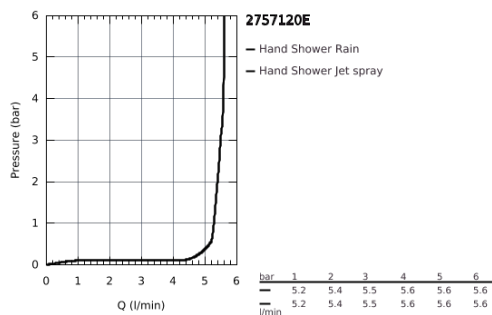

## 27 571 20E NEW TEMPESTA COSMOPOLITAN HAND SHOWER 2 SPRAYS

### PRODUCT DESCRIPTION

- Rain, Jet
- **GROHE EcoJoy** 5.7 l/min. flow limiter
- **GROHE DreamSpray** perfect spray pattern
- **GROHE StarLight** chrome finish
- **SpeedClean** anti-limescale system
- **Inner WaterGuide** for a longer life
- Universal Mounting System. Fits all standard shower hoses
- **suitable for instantaneous heater**
- min. recommended pressure 1.0 bar