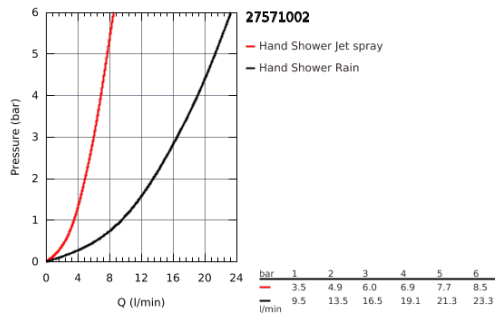

27 571 002 NEW TEMPESTA COSMOPOLITAN HAND SHOWER 2 SPRAYS

PRODUCT DESCRIPTION

- Rain, Jet
- **GROHE DreamSpray** perfect spray pattern
- **GROHE StarLight** chrome finish
- **SpeedClean** anti-limescale system
- **Inner WaterGuide** for a longer life
- Universal Mounting System. Fits all standard shower hoses