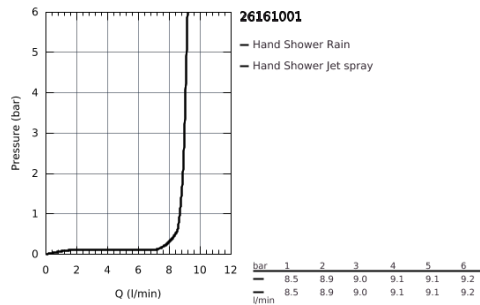

26 161 001 NEW TEMPESTA HAND SHOWER 2 SPRAYS

PRODUCT DESCRIPTION

- Rain, Jet
- **GROHE EcoJoy** 9.5 l/min flow limiter
- **GROHE DreamSpray** perfect spray pattern
- **GROHE StarLight** chrome finish
- **SpeedClean** anti-limescale system
- **Inner WaterGuide** for a longer life
- ShockProof silicone ring prevents damage caused by a shower falling
- Universal Mounting System. Fits all standard shower hoses
- **suitable for instantaneous heater**
- min. recommended pressure 1.0 bar