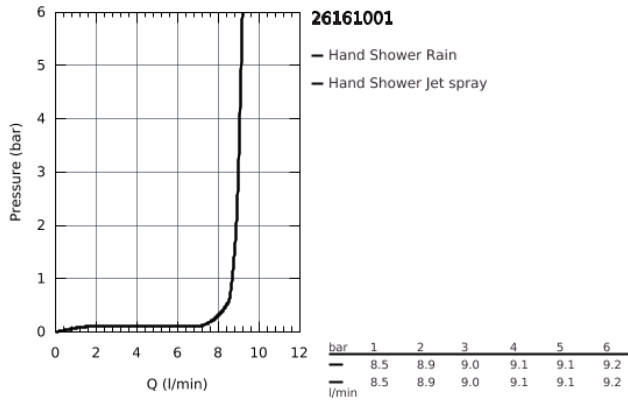

26 161 001 NEW TEMPESTA HAND SHOWER 2 SPRAYS

PRODUCT DESCRIPTION

- Rain, Jet
- **GROHE EcoJoy** 9.5 l/min flow limiter
- **GROHE DreamSpray** perfect spray pattern
- **GROHE StarLight** chrome finish
- **SpeedClean** anti-limescale system
- **Inner WaterGuide** for a longer life
- ShockProof silicone ring prevents damage caused by a shower falling
- Universal Mounting System. Fits all standard shower hoses
- **suitable for instantaneous heater**
- min. recommended pressure 1.0 bar

26 161 001 NEW TEMPESTA HAND SHOWER 2 SPRAYS

26 161 001 NEW TEMPESTA HAND SHOWER 2 SPRAYS

SPARE PARTS, March 2017 – now

1: Strainer (Order-nr. 0700200M)