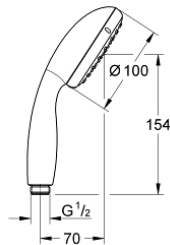

26 161 001 NEW TEMPESTA HAND SHOWER 2 SPRAYS

PRODUCT DESCRIPTION

- Rain, Jet
- **GROHE EcoJoy** 9.5 l/min flow limiter
- **GROHE DreamSpray** perfect spray pattern
- **GROHE StarLight** chrome finish
- **SpeedClean** anti-limescale system
- **Inner WaterGuide** for a longer life
- ShockProof silicone ring prevents damage caused by a shower falling
- Universal Mounting System. Fits all standard shower hoses
- **suitable for instantaneous heater**
- min. recommended pressure 1.0 bar

26 161 001 NEW TEMPESTA HAND SHOWER 2 SPRAYS

26 161 001 NEW TEMPESTA HAND SHOWER 2 SPRAYS

SPARE PARTS, March 2017 – now

1: Strainer (Order-nr. 0700200M)