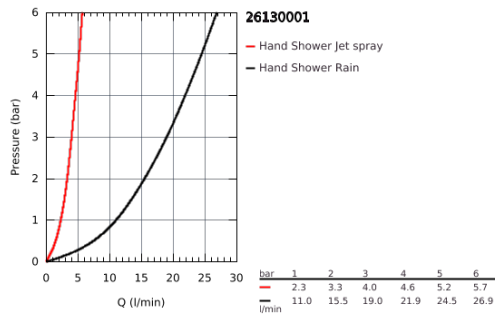

## 26 130 001 NEW TEMPESTA COSMOPOLITAN HAND SHOWER 2 SPRAYS

### PRODUCT DESCRIPTION

- Rain, Jet
- **GROHE DreamSpray** perfect spray pattern
- **GROHE StarLight** chrome finish
- **SpeedClean** anti-limescale system
- **Inner WaterGuide** for a longer life
- Universal Mounting System. Fits all standard shower hoses
- for **low pressure**
- min. recommended pressure 1.0 bar