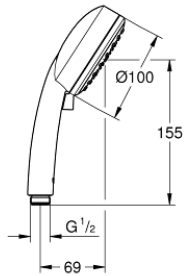

## 26 130 001 NEW TEMPESTA COSMOPOLITAN HAND SHOWER 2 SPRAYS

### PRODUCT DESCRIPTION

- Rain, Jet
- **GROHE DreamSpray** perfect spray pattern
- **GROHE StarLight** chrome finish
- **SpeedClean** anti-limescale system
- **Inner WaterGuide** for a longer life
- Universal Mounting System. Fits all standard shower hoses
- for **low pressure**
- min. recommended pressure 1.0 bar