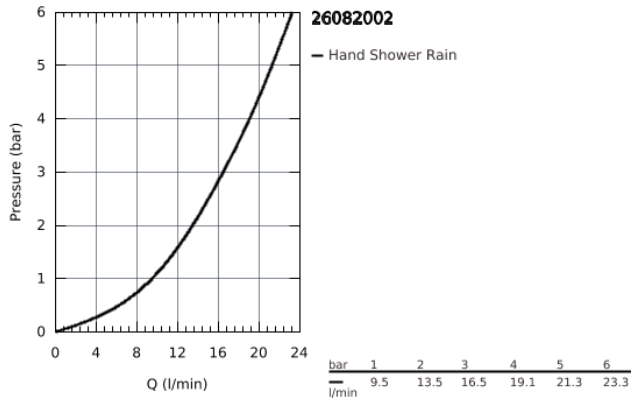

26 082 002 NEW TEMPESTA COSMOPOLITAN HAND SHOWER 1 SPRAY

PRODUCT DESCRIPTION

- Rain
- **GROHE DreamSpray** perfect spray pattern
- **GROHE StarLight** chrome finish
- **SpeedClean** anti-limescale system
- **Inner WaterGuide** for a longer life
- Universal Mounting System. Fits all standard shower hoses

26 082 002 **NEW TEMPESTA COSMOPOLITAN HAND SHOWER 1 SPRAY**

26 082 002 NEW TEMPESTA COSMOPOLITAN HAND SHOWER 1 SPRAY

SPARE PARTS, March 2017 – now

1: Strainer (Order-nr. 0700200M)