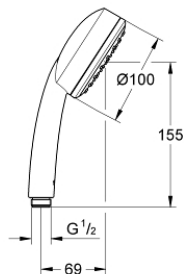

26 082 002 NEW TEMPESTA COSMOPOLITAN HAND SHOWER 1 SPRAY

PRODUCT DESCRIPTION

- Rain
- **GROHE DreamSpray** perfect spray pattern
- **GROHE StarLight** chrome finish
- **SpeedClean** anti-limescale system
- **Inner WaterGuide** for a longer life
- Universal Mounting System. Fits all standard shower hoses

26 082 002 **NEW TEMPESTA COSMOPOLITAN HAND SHOWER 1 SPRAY**

26 082 002 NEW TEMPESTA COSMOPOLITAN HAND SHOWER 1 SPRAY

SPARE PARTS, March 2017 – now

1: Strainer (Order-nr. 0700200M)