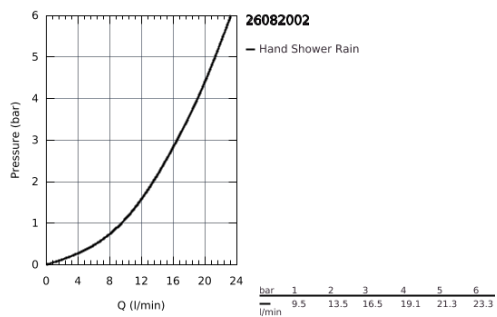

26 082 002 NEW TEMPESTA COSMOPOLITAN HAND SHOWER 1 SPRAY

PRODUCT DESCRIPTION

- Rain
- **GROHE DreamSpray** perfect spray pattern
- **GROHE StarLight** chrome finish
- **SpeedClean** anti-limescale system
- **Inner WaterGuide** for a longer life
- Universal Mounting System. Fits all standard shower hoses

26 082 002 **NEW TEMPESTA COSMOPOLITAN HAND SHOWER 1 SPRAY**

26 082 002 NEW TEMPESTA COSMOPOLITAN HAND SHOWER 1 SPRAY

SPARE PARTS, March 2017 – now

1: Strainer (Order-nr. 0700200M)