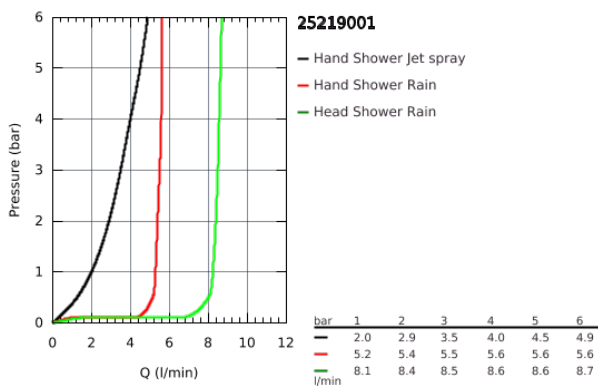

25 219 001 EUROSMART COSMOPOLITAN PERFECT SHOWER SET WITH TEMPESTA 210

PRODUCT DESCRIPTION

- Consisting of:
- Eurosmart Cosmopolitan set for final installation with automatic diverter bath / shower (24 045)
- GROHE Rapido SmartBox universal rough-in box, 1/2" (35 600)
- head shower Tempesta 210 9.5 l/min (26 410)
- Shower arm Rainshower 286 mm (28 576 000)
- hand shower Tempesta 100 II 9.5 l/min (27 597)
- Shower outlet elbow (28 628 000)
- Rotaflex shower hose 1500 mm 1/2" x 1/2" (28 409)

25 219 001 **EUROSMART COSMOPOLITAN PERFECT SHOWER SET WITH TEMPESTA 210**