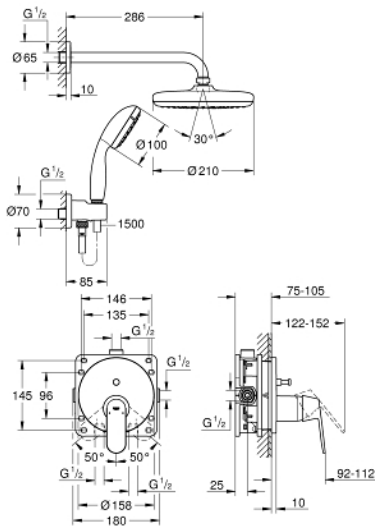

25 219 001 EUROSMART COSMOPOLITAN PERFECT SHOWER SET WITH TEMPESTA 210

PRODUCT DESCRIPTION

- Consisting of:
- Eurosmart Cosmopolitan set for final installation with automatic diverter bath / shower (24 045)
- GROHE Rapido SmartBox universal rough-in box, 1/2" (35 600)
- head shower Tempesta 210 9.5 l/min (26 410)
- Shower arm Rainshower 286 mm (28 576 000)
- hand shower Tempesta 100 II 9.5 l/min (27 597)
- Shower outlet elbow (28 628 000)
- Rotaflex shower hose 1500 mm 1/2" x 1/2" (28 409)

25 219 001 **EUROSMART COSMOPOLITAN PERFECT SHOWER SET WITH TEMPESTA 210**