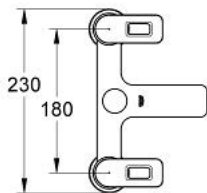

25 131 000 **QUADRA TWO-HANDLED BATH/SHOWER MIXER 1/2"**

**PRODUCT DESCRIPTION**

- deck mounted
- deck mounted
- metal handles
- Longlife headpart 3/4"
- automatic diverter: bath/shower
- integrated non-return valve  
in the shower outlet 1/2"
- **GROHE StarLight** chrome finish
- **recommended pressure 0.2 - 5.0 bar**

25 131 000 **QUADRA TWO-HANDLED BATH/SHOWER MIXER ½"**

**SPARE PARTS**, November 2010 – now

- 1: Handle Quadra red (Order-nr. 48081000)
- 1.1: Replacement handle connection kit (Order-nr. 45186000)
- 2: Handle Quadra blue (Order-nr. 48082000)
- 2.1: Replacement handle connection kit (Order-nr. 45186000)
- 3: Ceramic headpart 3/4", 180° (Order-nr. 45887000)
- 4: Ceramic headpart 3/4", 180° (Order-nr. 45888000)
- 5: Repl.kit f.rotary valve (Order-nr. 48038000)
- 6: Flow straightener (Order-nr. 46164000)
- 7: Non-return valve (Order-nr. 08565000)
- 8: Repl.kit f.shank fastening 3/4" (Order-nr. 45163000)