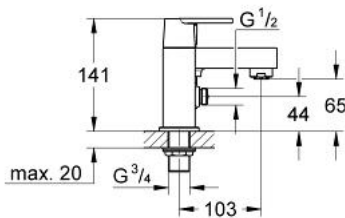

25 131 000 **QUADRA TWO-HANDLED BATH/SHOWER MIXER 1/2"**

**PRODUCT DESCRIPTION**

- deck mounted
- deck mounted
- metal handles
- Longlife headpart 3/4"
- automatic diverter: bath/shower
- integrated non-return valve  
in the shower outlet 1/2"
- **GROHE StarLight** chrome finish
- **recommended pressure 0.2 - 5.0 bar**

25 131 000 **QUADRA TWO-HANDLED BATH/SHOWER MIXER ½"**

**SPARE PARTS**, November 2010 – now

- 1: Handle Quadra red (Order-nr. 48081000)
- 1.1: Replacement handle connection kit (Order-nr. 45186000)
- 2: Handle Quadra blue (Order-nr. 48082000)
- 2.1: Replacement handle connection kit (Order-nr. 45186000)
- 3: Ceramic headpart 3/4", 180° (Order-nr. 45887000)
- 4: Ceramic headpart 3/4", 180° (Order-nr. 45888000)
- 5: Repl.kit f.rotary valve (Order-nr. 48038000)
- 6: Flow straightener (Order-nr. 46164000)
- 7: Non-return valve (Order-nr. 08565000)
- 8: Repl.kit f.shank fastening 3/4" (Order-nr. 45163000)