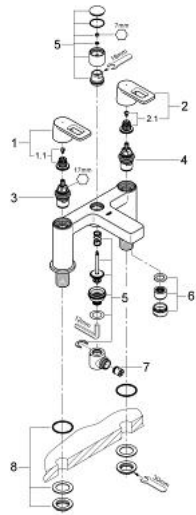

25 131 000 **QUADRA TWO-HANDLED BATH/SHOWER MIXER 1/2"**

**PRODUCT DESCRIPTION**

- deck mounted
- deck mounted
- metal handles
- Longlife headpart 3/4"
- automatic diverter: bath/shower
- integrated non-return valve  
in the shower outlet 1/2"
- **GROHE StarLight** chrome finish
- **recommended pressure 0.2 - 5.0 bar**

25 131 000 **QUADRA TWO-HANDLED BATH/SHOWER MIXER ½"**

**SPARE PARTS**, November 2010 – now

- 1: Handle Quadra red (Order-nr. 48081000)
- 1.1: Replacement handle connection kit (Order-nr. 45186000)
- 2: Handle Quadra blue (Order-nr. 48082000)
- 2.1: Replacement handle connection kit (Order-nr. 45186000)
- 3: Ceramic headpart 3/4", 180° (Order-nr. 45887000)
- 4: Ceramic headpart 3/4", 180° (Order-nr. 45888000)
- 5: Repl.kit f.rotary valve (Order-nr. 48038000)
- 6: Flow straightener (Order-nr. 46164000)
- 7: Non-return valve (Order-nr. 08565000)
- 8: Repl.kit f.shank fastening 3/4" (Order-nr. 45163000)