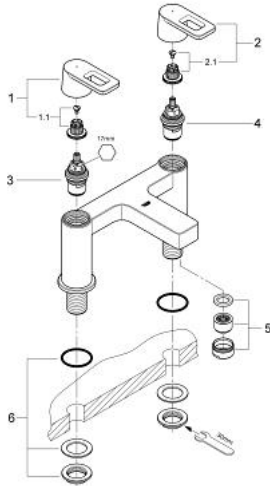

25 130 000 **QUADRA TWO-HANDED BATH FILLER 1/2"**

PRODUCT DESCRIPTION

- deck mounted
- metal handles
- Longlife headpart 3/4"
- **GROHE StarLight** chrome finish
- **recommended pressure 0.2 - 5.0 bar**

25 130 000 **QUADRA TWO-HANDLED BATH FILLER 1/2"**

SPARE PARTS, November 2010 – now

- 1: Handle Quadra red (Order-nr. 48081000)
- 1.1: Replacement handle connection kit (Order-nr. 45186000)
- 2: Handle Quadra blue (Order-nr. 48082000)
- 2.1: Replacement handle connection kit (Order-nr. 45186000)
- 3: Ceramic headpart 3/4", 180° (Order-nr. 45887000)
- 4: Ceramic headpart 3/4", 180° (Order-nr. 45888000)
- 5: Flow straightener (Order-nr. 46164000)
- 6: Repl.kit f.shank fastening 3/4" (Order-nr. 45163000)