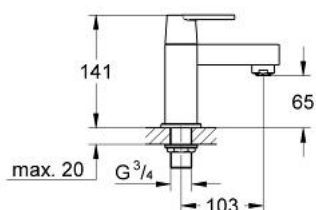

25 130 000 **QUADRA TWO-HANDED BATH FILLER 1/2"**

PRODUCT DESCRIPTION

- deck mounted
- metal handles
- Longlife headpart 3/4"
- **GROHE StarLight** chrome finish
- **recommended pressure 0.2 - 5.0 bar**

25 130 000 **QUADRA TWO-HANDLED BATH FILLER 1/2"**

SPARE PARTS, November 2010 – now

- 1: Handle Quadra red (Order-nr. 48081000)
- 1.1: Replacement handle connection kit (Order-nr. 45186000)
- 2: Handle Quadra blue (Order-nr. 48082000)
- 2.1: Replacement handle connection kit (Order-nr. 45186000)
- 3: Ceramic headpart 3/4", 180° (Order-nr. 45887000)
- 4: Ceramic headpart 3/4", 180° (Order-nr. 45888000)
- 5: Flow straightener (Order-nr. 46164000)
- 6: Repl.kit f.shank fastening 3/4" (Order-nr. 45163000)