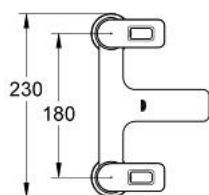

25 130 000 **QUADRA TWO-HANDED BATH FILLER 1/2"**

PRODUCT DESCRIPTION

- deck mounted
- metal handles
- Longlife headpart 3/4"
- **GROHE StarLight** chrome finish
- **recommended pressure 0.2 - 5.0 bar**

25 130 000 **QUADRA TWO-HANDLED BATH FILLER 1/2"**

SPARE PARTS, November 2010 – now

- 1: Handle Quadra red (Order-nr. 48081000)
- 1.1: Replacement handle connection kit (Order-nr. 45186000)
- 2: Handle Quadra blue (Order-nr. 48082000)
- 2.1: Replacement handle connection kit (Order-nr. 45186000)
- 3: Ceramic headpart 3/4", 180° (Order-nr. 45887000)
- 4: Ceramic headpart 3/4", 180° (Order-nr. 45888000)
- 5: Flow straightener (Order-nr. 46164000)
- 6: Repl.kit f.shank fastening 3/4" (Order-nr. 45163000)