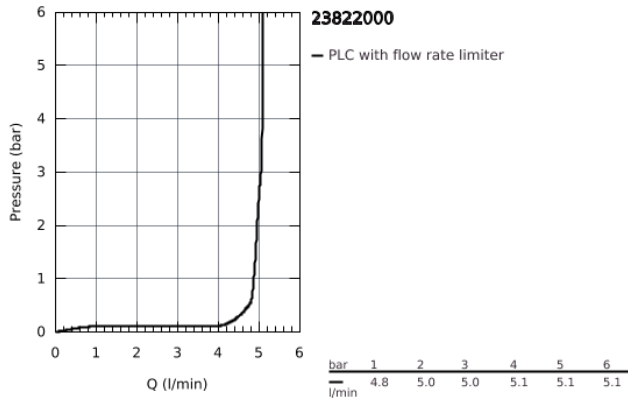

23 822 000 **BAUEDGE BASIN MIXER 1/2"**
M-SIZE

PRODUCT DESCRIPTION

- monobloc installation
- metal lever
- 28 mm ceramic cartridge
with **GROHE SilkMove**
- with temperature limiter
- **GROHE StarLight** chrome finish
- **GROHE EcoJoy** mousseur 5.7 l/min
- rapid installation system
- pop-up waste set 1 1/4"

- flexible connection hoses

23 822 000 **BAUEDGE BASIN MIXER 1/2"**
M-SIZE

23 822 000 **BAUEDGE BASIN MIXER 1/2"**
M-SIZE

SPARE PARTS, March 2017 – now

- 1: Lever (Order-nr. 46697000)
- 2: retaining ring (Order-nr. 46715000)
- 3: Cartridge (Order-nr. 46580000)
- 4: Pop-up rod (Order-nr. 46739000)
- 5: Flow restrictor (Order-nr. 48159000)
- 6: Shank mounting kit (Order-nr. 46249000)
- 7: Pop-up waste set 1 1/4" (Order-nr. 28910000)
- 7.1: Chrome bath plug (Order-nr. 07182000)
- 7.2: Eccentric rod (Order-nr. 07052000)
- 8: Eccentric rod (Order-nr. 07341000)*
- 9: Mounting wrench (Order-nr. 19017000)*