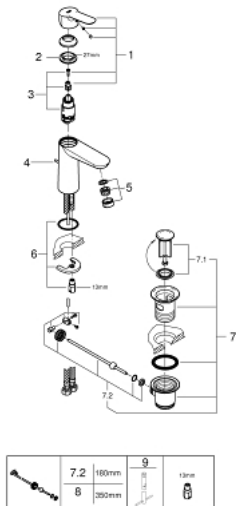

23 822 000 **BAUEDGE BASIN MIXER 1/2"**
M-SIZE

PRODUCT DESCRIPTION

- monobloc installation
- metal lever
- 28 mm ceramic cartridge
with **GROHE SilkMove**
- with temperature limiter
- **GROHE StarLight** chrome finish
- **GROHE EcoJoy** mousseur 5.7 l/min
- rapid installation system
- pop-up waste set 1 1/4"

- flexible connection hoses

23 822 000 **BAUEDGE BASIN MIXER 1/2"**
M-SIZE

23 822 000 **BAUEDGE BASIN MIXER 1/2"**
M-SIZE

SPARE PARTS, March 2017 – now

- 1: Lever (Order-nr. 46697000)
- 2: retaining ring (Order-nr. 46715000)
- 3: Cartridge (Order-nr. 46580000)
- 4: Pop-up rod (Order-nr. 46739000)
- 5: Flow restrictor (Order-nr. 48159000)
- 6: Shank mounting kit (Order-nr. 46249000)
- 7: Pop-up waste set 1 1/4" (Order-nr. 28910000)
- 7.1: Chrome bath plug (Order-nr. 07182000)
- 7.2: Eccentric rod (Order-nr. 07052000)
- 8: Eccentric rod (Order-nr. 07341000)*
- 9: Mounting wrench (Order-nr. 19017000)*