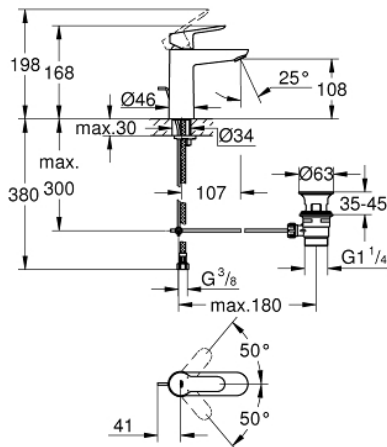

23 822 000 **BAUEDGE BASIN MIXER 1/2"**
M-SIZE

PRODUCT DESCRIPTION

- monobloc installation
- metal lever
- 28 mm ceramic cartridge
with **GROHE SilkMove**
- with temperature limiter
- **GROHE StarLight** chrome finish
- **GROHE EcoJoy** mousseur 5.7 l/min
- rapid installation system
- pop-up waste set 1 1/4"

- flexible connection hoses

23 822 000 **BAUEDGE BASIN MIXER 1/2"**
M-SIZE

23 822 000 **BAUEDGE BASIN MIXER 1/2"**
M-SIZE

SPARE PARTS, March 2017 – now

- 1: Lever (Order-nr. 46697000)
- 2: retaining ring (Order-nr. 46715000)
- 3: Cartridge (Order-nr. 46580000)
- 4: Pop-up rod (Order-nr. 46739000)
- 5: Flow restrictor (Order-nr. 48159000)
- 6: Shank mounting kit (Order-nr. 46249000)
- 7: Pop-up waste set 1 1/4" (Order-nr. 28910000)
- 7.1: Chrome bath plug (Order-nr. 07182000)
- 7.2: Eccentric rod (Order-nr. 07052000)
- 8: Eccentric rod (Order-nr. 07341000)*
- 9: Mounting wrench (Order-nr. 19017000)*