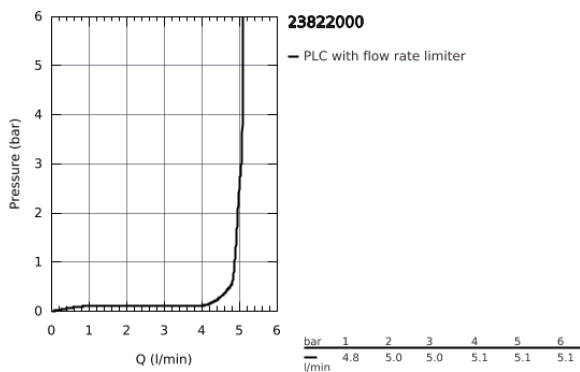

23 822 000 **BAUEDGE BASIN MIXER 1/2"**
M-SIZE

PRODUCT DESCRIPTION

- monobloc installation
- metal lever
- 28 mm ceramic cartridge
with **GROHE SilkMove**
- with temperature limiter
- **GROHE StarLight** chrome finish
- **GROHE EcoJoy** mousseur 5.7 l/min
- rapid installation system
- pop-up waste set 1 1/4"

- flexible connection hoses

23 822 000 **BAUEDGE BASIN MIXER 1/2"**
M-SIZE

23 822 000 **BAUEDGE BASIN MIXER 1/2"**
M-SIZE

SPARE PARTS, March 2017 – now

- 1: Lever (Order-nr. 46697000)
- 2: retaining ring (Order-nr. 46715000)
- 3: Cartridge (Order-nr. 46580000)
- 4: Pop-up rod (Order-nr. 46739000)
- 5: Flow restrictor (Order-nr. 48159000)
- 6: Shank mounting kit (Order-nr. 46249000)
- 7: Pop-up waste set 1 1/4" (Order-nr. 28910000)
- 7.1: Chrome bath plug (Order-nr. 07182000)
- 7.2: Eccentric rod (Order-nr. 07052000)
- 8: Eccentric rod (Order-nr. 07341000)*
- 9: Mounting wrench (Order-nr. 19017000)*