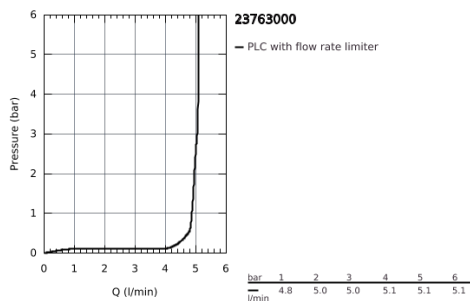

23 763 000 **BAULOOP SINGLE-LEVER BASIN MIXER 1/2"**
L-SIZE

PRODUCT DESCRIPTION

- monobloc installation
- metal lever
- GROHE Longlife 28 mm ceramic cartridge
- **GROHE StarLight** chrome finish
- **GROHE EcoJoy** mousseur 5.7 l/min
- rapid installation system
- swivel tubular spout
- plastic pop-up waste set 1 1/4"
- flexible connection hoses

23 763 000 **BAULOOP SINGLE-LEVER BASIN MIXER 1/2"**
L-SIZE

SPARE PARTS, October 2018 – now

- 1: Lever (Order-nr. 46779000)
- 2: Shield for cross handle (Order-nr. 46581000)
- 3: retaining ring (Order-nr. 46715000)
- 4: Cartridge (Order-nr. 46580000)
- 5: Flow restrictor (Order-nr. 13935000)
- 6: Safety ring (Order-nr. 4825700M)
- 7: Pop-up rod (Order-nr. 46739000)
- 8: Shank mounting kit (Order-nr. 46249000)
- 9: Pop-up waste set 1 1/4" (Order-nr. 28910000)
- 9.1: Chrome bath plug (Order-nr. 07182000)
- 9.2: Eccentric rod (Order-nr. 07052000)
- 10: Eccentric rod (Order-nr. 07341000)*
- 11: Mounting wrench (Order-nr. 19017000)*