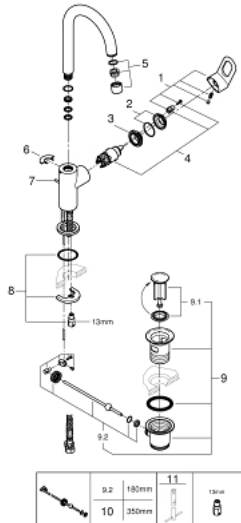

23 763 000 **BAULOOP SINGLE-LEVER BASIN MIXER 1/2"**
L-SIZE

PRODUCT DESCRIPTION

- monobloc installation
- metal lever
- GROHE Longlife 28 mm ceramic cartridge
- **GROHE StarLight** chrome finish
- **GROHE EcoJoy** mousseur 5.7 l/min
- rapid installation system
- swivel tubular spout
- plastic pop-up waste set 1 1/4"
- flexible connection hoses

23 763 000 **BAULOOP SINGLE-LEVER BASIN MIXER 1/2"**
L-SIZE

SPARE PARTS, October 2018 – now

- 1: Lever (Order-nr. 46779000)
- 2: Shield for cross handle (Order-nr. 46581000)
- 3: retaining ring (Order-nr. 46715000)
- 4: Cartridge (Order-nr. 46580000)
- 5: Flow restrictor (Order-nr. 13935000)
- 6: Safety ring (Order-nr. 4825700M)
- 7: Pop-up rod (Order-nr. 46739000)
- 8: Shank mounting kit (Order-nr. 46249000)
- 9: Pop-up waste set 1 1/4" (Order-nr. 28910000)
- 9.1: Chrome bath plug (Order-nr. 07182000)
- 9.2: Eccentric rod (Order-nr. 07052000)
- 10: Eccentric rod (Order-nr. 07341000)*
- 11: Mounting wrench (Order-nr. 19017000)*