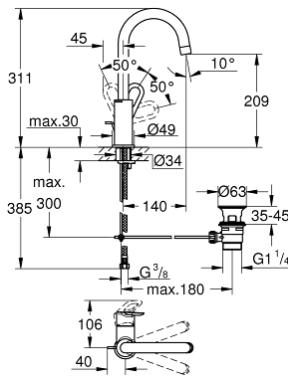

23 763 000 **BAULOOP SINGLE-LEVER BASIN MIXER 1/2"**
L-SIZE

PRODUCT DESCRIPTION

- monobloc installation
- metal lever
- GROHE Longlife 28 mm ceramic cartridge
- **GROHE StarLight** chrome finish
- **GROHE EcoJoy** mousseur 5.7 l/min
- rapid installation system
- swivel tubular spout
- plastic pop-up waste set 1 1/4"
- flexible connection hoses

23 763 000 **BAULOOP SINGLE-LEVER BASIN MIXER 1/2"**
L-SIZE

SPARE PARTS, October 2018 – now

- 1: Lever (Order-nr. 46779000)
- 2: Shield for cross handle (Order-nr. 46581000)
- 3: retaining ring (Order-nr. 46715000)
- 4: Cartridge (Order-nr. 46580000)
- 5: Flow restrictor (Order-nr. 13935000)
- 6: Safety ring (Order-nr. 4825700M)
- 7: Pop-up rod (Order-nr. 46739000)
- 8: Shank mounting kit (Order-nr. 46249000)
- 9: Pop-up waste set 1 1/4" (Order-nr. 28910000)
- 9.1: Chrome bath plug (Order-nr. 07182000)
- 9.2: Eccentric rod (Order-nr. 07052000)
- 10: Eccentric rod (Order-nr. 07341000)*
- 11: Mounting wrench (Order-nr. 19017000)*