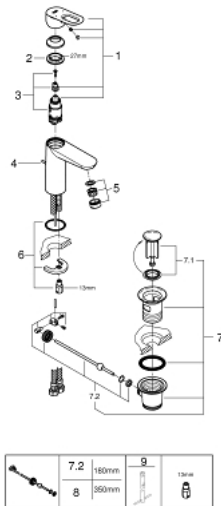

23 762 000 **BAULoop BASIN MIXER 1/2"**
M-SIZE

PRODUCT DESCRIPTION

- monobloc installation
- metal lever
- GROHE Longlife 28 mm ceramic cartridge
- **GROHE StarLight** chrome finish
- **GROHE EcoJoy** mousseur 5.7 l/min
- rapid installation system
- plastic pop-up waste set 1 1/4"
- flexible connection hoses

23 762 000 **BAULOO BASIN MIXER 1/2"**
M-SIZE

SPARE PARTS, May 2016 – now

- 1: Lever (Order-nr. 46695000)
- 2: retaining ring (Order-nr. 46715000)
- 3: Cartridge (Order-nr. 46580000)
- 4: Pop-up rod (Order-nr. 46739000)
- 5: Flow restrictor (Order-nr. 48159000)
- 6: Shank mounting kit (Order-nr. 46249000)
- 7: Pop-up waste set 1 1/4" (Order-nr. 28910000)
- 7.1: Chrome bath plug (Order-nr. 07182000)
- 7.2: Eccentric rod (Order-nr. 07052000)
- 8: Eccentric rod (Order-nr. 07341000)*
- 9: Mounting wrench (Order-nr. 19017000)*