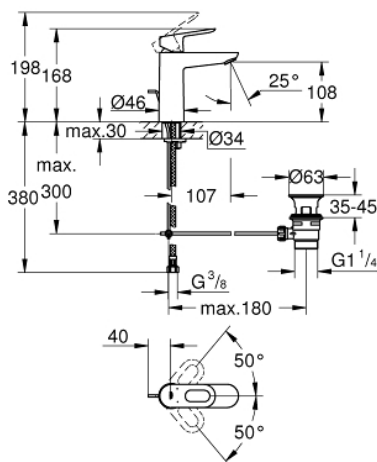

23 762 000 **BAULoop BASIN MIXER 1/2"**
M-SIZE

PRODUCT DESCRIPTION

- monobloc installation
- metal lever
- GROHE Longlife 28 mm ceramic cartridge
- **GROHE StarLight** chrome finish
- **GROHE EcoJoy** mousseur 5.7 l/min
- rapid installation system
- plastic pop-up waste set 1 1/4"
- flexible connection hoses

23 762 000 **BAULOO BASIN MIXER 1/2"**
M-SIZE

SPARE PARTS, May 2016 – now

- 1: Lever (Order-nr. 46695000)
- 2: retaining ring (Order-nr. 46715000)
- 3: Cartridge (Order-nr. 46580000)
- 4: Pop-up rod (Order-nr. 46739000)
- 5: Flow restrictor (Order-nr. 48159000)
- 6: Shank mounting kit (Order-nr. 46249000)
- 7: Pop-up waste set 1 1/4" (Order-nr. 28910000)
- 7.1: Chrome bath plug (Order-nr. 07182000)
- 7.2: Eccentric rod (Order-nr. 07052000)
- 8: Eccentric rod (Order-nr. 07341000)*
- 9: Mounting wrench (Order-nr. 19017000)*