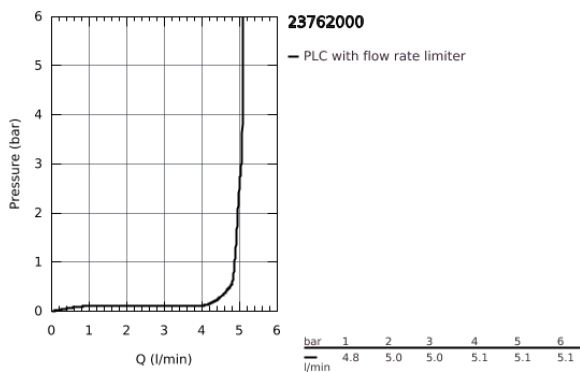

23 762 000 **BAULoop BASIN MIXER 1/2"**
M-SIZE

PRODUCT DESCRIPTION

- monobloc installation
- metal lever
- GROHE Longlife 28 mm ceramic cartridge
- **GROHE StarLight** chrome finish
- **GROHE EcoJoy** mousseur 5.7 l/min
- rapid installation system
- plastic pop-up waste set 1 1/4"
- flexible connection hoses

23 762 000 **BAULOO BASIN MIXER 1/2"**
M-SIZE

SPARE PARTS, May 2016 – now

- 1: Lever (Order-nr. 46695000)
- 2: retaining ring (Order-nr. 46715000)
- 3: Cartridge (Order-nr. 46580000)
- 4: Pop-up rod (Order-nr. 46739000)
- 5: Flow restrictor (Order-nr. 48159000)
- 6: Shank mounting kit (Order-nr. 46249000)
- 7: Pop-up waste set 1 1/4" (Order-nr. 28910000)
- 7.1: Chrome bath plug (Order-nr. 07182000)
- 7.2: Eccentric rod (Order-nr. 07052000)
- 8: Eccentric rod (Order-nr. 07341000)*
- 9: Mounting wrench (Order-nr. 19017000)*