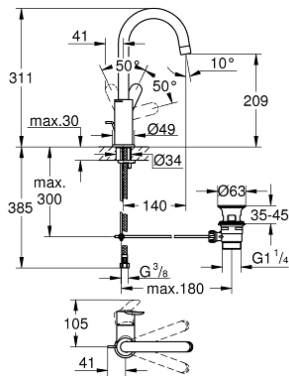

23 760 000 **BAUEDGE SINGLE-LEVER BASIN MIXER 1/2"**
L-SIZE

PRODUCT DESCRIPTION

- monobloc installation
- metal lever
- GROHE Longlife 28 mm ceramic cartridge
- **GROHE StarLight** chrome finish
- **GROHE EcoJoy** mousseur 5.7 l/min
- rapid installation system
- swivel tubular spout
- plastic pop-up waste set 1 1/4"
- flexible connection hoses

23 760 000 **BAUEDGE SINGLE-LEVER BASIN MIXER 1/2"**
L-SIZE

SPARE PARTS, December 2018 – now

- 1: Lever (Order-nr. 46812000)
- 2: Shield for cross handle (Order-nr. 46581000)
- 3: retaining ring (Order-nr. 46715000)
- 4: Cartridge (Order-nr. 46580000)
- 5: Flow restrictor (Order-nr. 13935000)
- 6: Safety ring (Order-nr. 4825700M)
- 7: Pop-up rod (Order-nr. 46739000)
- 8: Shank mounting kit (Order-nr. 46249000)
- 9: Pop-up waste set 1 1/4" (Order-nr. 28910000)
- 9.1: Chrome bath plug (Order-nr. 07182000)
- 9.2: Eccentric rod (Order-nr. 07052000)
- 10: Eccentric rod (Order-nr. 07341000)*
- 11: Mounting wrench (Order-nr. 19017000)*