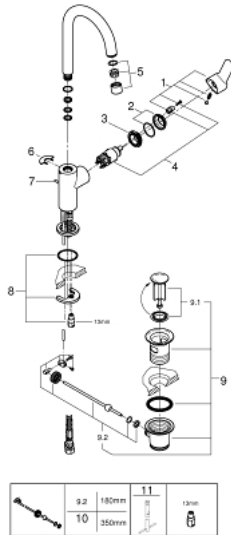

23 760 000 **BAUEDGE SINGLE-LEVER BASIN MIXER 1/2"**
L-SIZE

PRODUCT DESCRIPTION

- monobloc installation
- metal lever
- GROHE Longlife 28 mm ceramic cartridge
- **GROHE StarLight** chrome finish
- **GROHE EcoJoy** mousseur 5.7 l/min
- rapid installation system
- swivel tubular spout
- plastic pop-up waste set 1 1/4"
- flexible connection hoses

23 760 000 **BAUEDGE SINGLE-LEVER BASIN MIXER 1/2"**
L-SIZE

SPARE PARTS, December 2018 – now

- 1: Lever (Order-nr. 46812000)
- 2: Shield for cross handle (Order-nr. 46581000)
- 3: retaining ring (Order-nr. 46715000)
- 4: Cartridge (Order-nr. 46580000)
- 5: Flow restrictor (Order-nr. 13935000)
- 6: Safety ring (Order-nr. 4825700M)
- 7: Pop-up rod (Order-nr. 46739000)
- 8: Shank mounting kit (Order-nr. 46249000)
- 9: Pop-up waste set 1 1/4" (Order-nr. 28910000)
- 9.1: Chrome bath plug (Order-nr. 07182000)
- 9.2: Eccentric rod (Order-nr. 07052000)
- 10: Eccentric rod (Order-nr. 07341000)*
- 11: Mounting wrench (Order-nr. 19017000)*