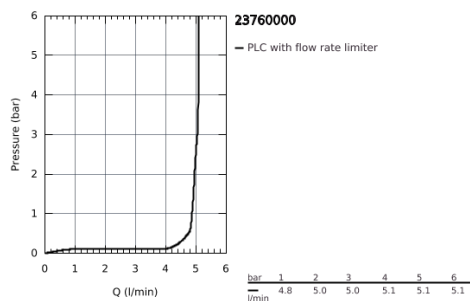

23 760 000 **BAUEDGE SINGLE-LEVER BASIN MIXER 1/2"**
L-SIZE

PRODUCT DESCRIPTION

- monobloc installation
- metal lever
- GROHE Longlife 28 mm ceramic cartridge
- **GROHE StarLight** chrome finish
- **GROHE EcoJoy** mousseur 5.7 l/min
- rapid installation system
- swivel tubular spout
- plastic pop-up waste set 1 1/4"
- flexible connection hoses

23 760 000 **BAUEDGE SINGLE-LEVER BASIN MIXER 1/2"**
L-SIZE

SPARE PARTS, December 2018 – now

- 1: Lever (Order-nr. 46812000)
- 2: Shield for cross handle (Order-nr. 46581000)
- 3: retaining ring (Order-nr. 46715000)
- 4: Cartridge (Order-nr. 46580000)
- 5: Flow restrictor (Order-nr. 13935000)
- 6: Safety ring (Order-nr. 4825700M)
- 7: Pop-up rod (Order-nr. 46739000)
- 8: Shank mounting kit (Order-nr. 46249000)
- 9: Pop-up waste set 1 1/4" (Order-nr. 28910000)
- 9.1: Chrome bath plug (Order-nr. 07182000)
- 9.2: Eccentric rod (Order-nr. 07052000)
- 10: Eccentric rod (Order-nr. 07341000)*
- 11: Mounting wrench (Order-nr. 19017000)*