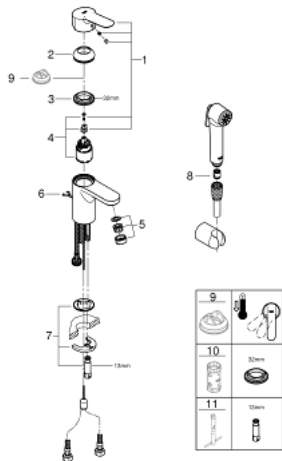

23 757 000 **BAUEDGE BASIN MIXER 1/2"**
S-SIZE

PRODUCT DESCRIPTION

- monobloc installation
- metal lever
- GROHE Longlife 35 mm ceramic cartridge
- adjustable flow rate limiter
- optional temperature limiter (46 375 000)
- **GROHE StarLight** chrome finish
- **GROHE EcoJoy** mousseur 4.0 l/min
- rapid installation system
- retractable chain
- flexible connection hoses

- with shower set consisting of
- hand shower with integrated diverter
- wall shower holder
- shower hose
- **recommended pressure 1.0 - 5.0 bar**

23 757 000 **BAUEDGE BASIN MIXER 1/2"**
S-SIZE

SPARE PARTS, March 2018 – now

- 1: Lever (Order-nr. 46976000)
 - 2: Shield for cross handle (Order-nr. 46492000)
 - 3: Screw coupling (Order-nr. 46460000)
 - 4: Cartridge (Order-nr. 46374000)
 - 5: Flow restrictor (Order-nr. 48280000)
 - 6: Chain support (Order-nr. 06815000)
 - 7: Shank mounting kit (Order-nr. 46671000)
 - 8: Non-return valve (Order-nr. 08565000)
 - 9: Temperature limiter (Order-nr. 46375000)*
 - 10: Socket Spanner (Order-nr. 19332000)*
 - 11: Mounting wrench (Order-nr. 19017000)*
- * Optional accessories