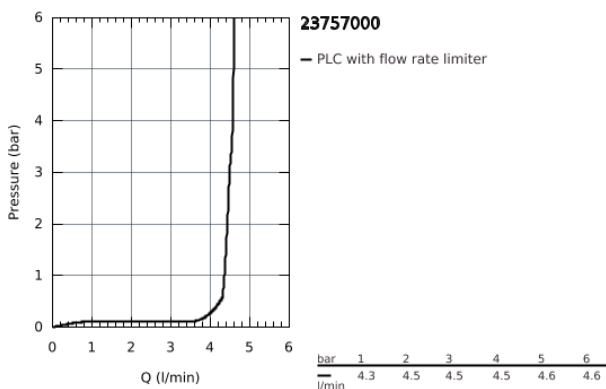

23 757 000 **BAUEDGE BASIN MIXER 1/2"**
S-SIZE

PRODUCT DESCRIPTION

- monobloc installation
- metal lever
- GROHE Longlife 35 mm ceramic cartridge
- adjustable flow rate limiter
- optional temperature limiter (46 375 000)
- **GROHE StarLight** chrome finish
- **GROHE EcoJoy** mousseur 4.0 l/min
- rapid installation system
- retractable chain
- flexible connection hoses

- with shower set consisting of
- hand shower with integrated diverter
- wall shower holder
- shower hose
- **recommended pressure 1.0 - 5.0 bar**

23 757 000 **BAUEDGE BASIN MIXER 1/2"**
S-SIZE

SPARE PARTS, March 2018 – now