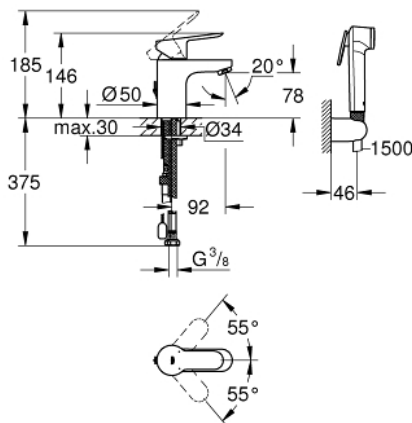

23 757 000 **BAUEDGE BASIN MIXER 1/2"**
S-SIZE

PRODUCT DESCRIPTION

- monobloc installation
- metal lever
- GROHE Longlife 35 mm ceramic cartridge
- adjustable flow rate limiter
- optional temperature limiter (46 375 000)
- **GROHE StarLight** chrome finish
- **GROHE EcoJoy** mousseur 4.0 l/min
- rapid installation system
- retractable chain
- flexible connection hoses

- with shower set consisting of
- hand shower with integrated diverter
- wall shower holder
- shower hose
- **recommended pressure 1.0 - 5.0 bar**

23 757 000 **BAUEDGE BASIN MIXER 1/2"**
S-SIZE

SPARE PARTS, March 2018 – now

- 1: Lever (Order-nr. 46976000)
 - 2: Shield for cross handle (Order-nr. 46492000)
 - 3: Screw coupling (Order-nr. 46460000)
 - 4: Cartridge (Order-nr. 46374000)
 - 5: Flow restrictor (Order-nr. 48280000)
 - 6: Chain support (Order-nr. 06815000)
 - 7: Shank mounting kit (Order-nr. 46671000)
 - 8: Non-return valve (Order-nr. 08565000)
 - 9: Temperature limiter (Order-nr. 46375000)*
 - 10: Socket Spanner (Order-nr. 19332000)*
 - 11: Mounting wrench (Order-nr. 19017000)*
- * Optional accessories