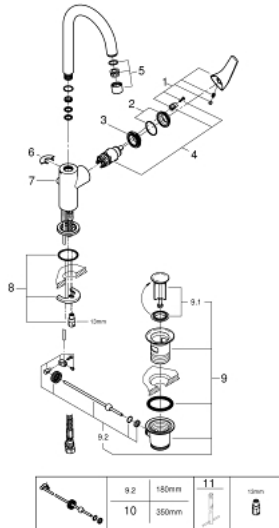

23 753 000 **BAUFLOW SINGLE-LEVER BASIN MIXER 1/2"**  
**L-SIZE**

**PRODUCT DESCRIPTION**

- monobloc installation
- metal lever
- GROHE Longlife 28 mm ceramic cartridge
- **GROHE StarLight** chrome finish
- **GROHE EcoJoy** mousseur 5.7 l/min
- rapid installation system
- swivel tubular spout
- plastic pop-up waste set 1 1/4"
- flexible connection hoses

23 753 000 **BAUFLOW SINGLE-LEVER BASIN MIXER 1/2"**  
**L-SIZE**

**SPARE PARTS**, October 2018 – now

- 1: Lever (Order-nr. 46771000)
- 2: Shield for cross handle (Order-nr. 46581000)
- 3: retaining ring (Order-nr. 46715000)
- 4: Cartridge (Order-nr. 46580000)
- 5: Flow restrictor (Order-nr. 13935000)
- 6: Safety ring (Order-nr. 4825700M)
- 7: Pop-up rod (Order-nr. 06329000)
- 8: Shank mounting kit (Order-nr. 46249000)
- 9: Pop-up waste set 1 1/4" (Order-nr. 28910000)
- 9.1: Chrome bath plug (Order-nr. 07182000)
- 9.2: Eccentric rod (Order-nr. 07052000)
- 10: Eccentric rod (Order-nr. 07341000)\*
- 11: Mounting wrench (Order-nr. 19017000)\*