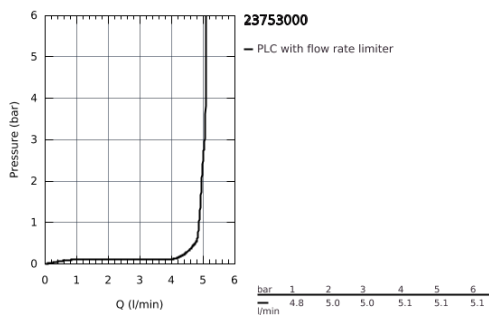

23 753 000 **BAUFLOW SINGLE-LEVER BASIN MIXER 1/2"**  
**L-SIZE**

**PRODUCT DESCRIPTION**

- monobloc installation
- metal lever
- GROHE Longlife 28 mm ceramic cartridge
- **GROHE StarLight** chrome finish
- **GROHE EcoJoy** mousseur 5.7 l/min
- rapid installation system
- swivel tubular spout
- plastic pop-up waste set 1 1/4"
- flexible connection hoses

23 753 000 **BAUFLOW SINGLE-LEVER BASIN MIXER 1/2"**  
**L-SIZE**

**SPARE PARTS**, October 2018 – now

- 1: Lever (Order-nr. 46771000)
- 2: Shield for cross handle (Order-nr. 46581000)
- 3: retaining ring (Order-nr. 46715000)
- 4: Cartridge (Order-nr. 46580000)
- 5: Flow restrictor (Order-nr. 13935000)
- 6: Safety ring (Order-nr. 4825700M)
- 7: Pop-up rod (Order-nr. 06329000)
- 8: Shank mounting kit (Order-nr. 46249000)
- 9: Pop-up waste set 1 1/4" (Order-nr. 28910000)
- 9.1: Chrome bath plug (Order-nr. 07182000)
- 9.2: Eccentric rod (Order-nr. 07052000)
- 10: Eccentric rod (Order-nr. 07341000)\*
- 11: Mounting wrench (Order-nr. 19017000)\*