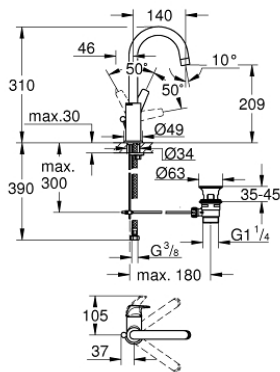

23 753 000 **BAUFLOW SINGLE-LEVER BASIN MIXER 1/2"**  
**L-SIZE**

**PRODUCT DESCRIPTION**

- monobloc installation
- metal lever
- GROHE Longlife 28 mm ceramic cartridge
- **GROHE StarLight** chrome finish
- **GROHE EcoJoy** mousseur 5.7 l/min
- rapid installation system
- swivel tubular spout
- plastic pop-up waste set 1 1/4"
- flexible connection hoses

23 753 000 **BAUFLOW SINGLE-LEVER BASIN MIXER 1/2"**  
**L-SIZE**

**SPARE PARTS**, October 2018 – now

- 1: Lever (Order-nr. 46771000)
- 2: Shield for cross handle (Order-nr. 46581000)
- 3: retaining ring (Order-nr. 46715000)
- 4: Cartridge (Order-nr. 46580000)
- 5: Flow restrictor (Order-nr. 13935000)
- 6: Safety ring (Order-nr. 4825700M)
- 7: Pop-up rod (Order-nr. 06329000)
- 8: Shank mounting kit (Order-nr. 46249000)
- 9: Pop-up waste set 1 1/4" (Order-nr. 28910000)
- 9.1: Chrome bath plug (Order-nr. 07182000)
- 9.2: Eccentric rod (Order-nr. 07052000)
- 10: Eccentric rod (Order-nr. 07341000)\*
- 11: Mounting wrench (Order-nr. 19017000)\*