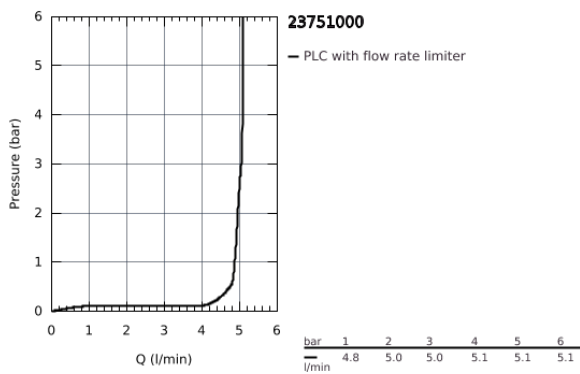

23 751 000 **BAUFLOW BASIN MIXER 1/2"**
S-SIZE

PRODUCT DESCRIPTION

- monobloc installation
- metal lever
- GROHE Longlife 28 mm ceramic cartridge
- **GROHE StarLight** chrome finish
- **GROHE EcoJoy** mousseur 5.7 l/min
- rapid installation system
- plastic pop-up waste set 1 1/4"
- flexible connection hoses

23 751 000 **BAUFLOW BASIN MIXER 1/2"**
S-SIZE

SPARE PARTS, May 2016 – now

- 1: Lever (Order-nr. 46701000)
 - 2: retaining ring (Order-nr. 46715000)
 - 3: Cartridge (Order-nr. 46580000)
 - 4: Pop-up rod (Order-nr. 06329000)
 - 5: Flow restrictor (Order-nr. 48159000)
 - 6: Shank mounting kit (Order-nr. 46249000)
 - 7: Pop-up waste set 1 1/4" (Order-nr. 28910000)
 - 7.1: Chrome bath plug (Order-nr. 07182000)
 - 7.2: Eccentric rod (Order-nr. 07052000)
 - 8: Eccentric rod (Order-nr. 07341000)*
 - 9: Mounting wrench (Order-nr. 19017000)*
- * Optional accessories