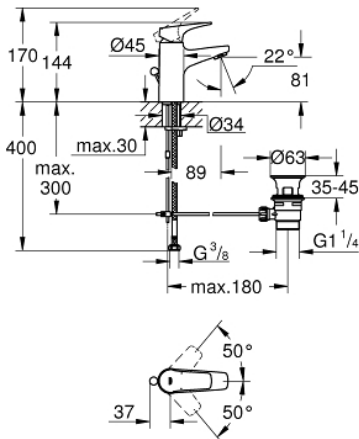

23 751 000 **BAUFLOW BASIN MIXER 1/2"**
S-SIZE

PRODUCT DESCRIPTION

- monobloc installation
- metal lever
- GROHE Longlife 28 mm ceramic cartridge
- **GROHE StarLight** chrome finish
- **GROHE EcoJoy** mousseur 5.7 l/min
- rapid installation system
- plastic pop-up waste set 1 1/4"
- flexible connection hoses

23 751 000 **BAUFLOW BASIN MIXER 1/2"**
S-SIZE

SPARE PARTS, May 2016 – now

- 1: Lever (Order-nr. 46701000)
 - 2: retaining ring (Order-nr. 46715000)
 - 3: Cartridge (Order-nr. 46580000)
 - 4: Pop-up rod (Order-nr. 06329000)
 - 5: Flow restrictor (Order-nr. 48159000)
 - 6: Shank mounting kit (Order-nr. 46249000)
 - 7: Pop-up waste set 1 1/4" (Order-nr. 28910000)
 - 7.1: Chrome bath plug (Order-nr. 07182000)
 - 7.2: Eccentric rod (Order-nr. 07052000)
 - 8: Eccentric rod (Order-nr. 07341000)*
 - 9: Mounting wrench (Order-nr. 19017000)*
- * Optional accessories