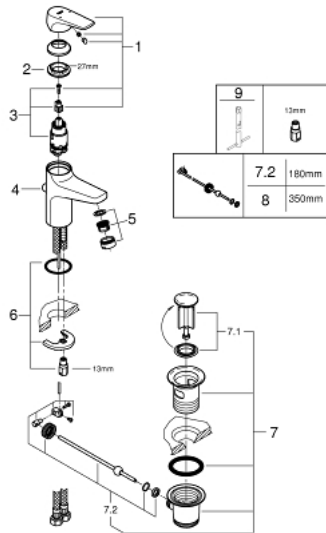

23 751 000 **BAUFLOW BASIN MIXER 1/2"**
S-SIZE

PRODUCT DESCRIPTION

- monobloc installation
- metal lever
- GROHE Longlife 28 mm ceramic cartridge
- **GROHE StarLight** chrome finish
- **GROHE EcoJoy** mousseur 5.7 l/min
- rapid installation system
- plastic pop-up waste set 1 1/4"
- flexible connection hoses

23 751 000 **BAUFLOW BASIN MIXER 1/2"**
S-SIZE

SPARE PARTS, May 2016 – now

- 1: Lever (Order-nr. 46701000)
 - 2: retaining ring (Order-nr. 46715000)
 - 3: Cartridge (Order-nr. 46580000)
 - 4: Pop-up rod (Order-nr. 06329000)
 - 5: Flow restrictor (Order-nr. 48159000)
 - 6: Shank mounting kit (Order-nr. 46249000)
 - 7: Pop-up waste set 1 1/4" (Order-nr. 28910000)
 - 7.1: Chrome bath plug (Order-nr. 07182000)
 - 7.2: Eccentric rod (Order-nr. 07052000)
 - 8: Eccentric rod (Order-nr. 07341000)*
 - 9: Mounting wrench (Order-nr. 19017000)*
- * Optional accessories