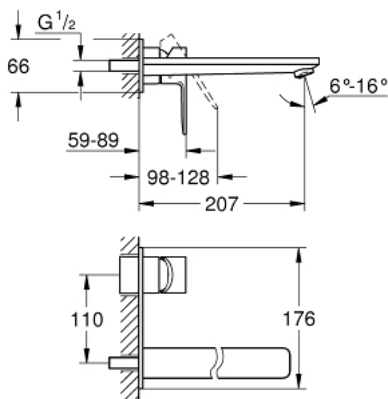

23 444 DC1 LINEARE 2-HOLE BASIN MIXER L-SIZE

PRODUCT DESCRIPTION

- wall mounted
- set for final installation for
- 23 571 000
- **without concealed body**
- metal escutcheon
- metal lever
- **GROHE StarLight** finish
- **GROHE EcoJoy** mousseur 5.7 l/min
- **GROHE AquaGuide** adjustable mousseur
- centre distance 110 mm
- projection 207 mm

23 444 DC1 LINEARE 2-HOLE BASIN MIXER L-SIZE

SPARE PARTS, September 2016 – now

1: Lever (Order-nr. 46982DC0)

2: Flow straightener (Order-nr. 46837DC0)

3: Flush pipe extension (Order-nr. 46943000)*

* Optional accessories