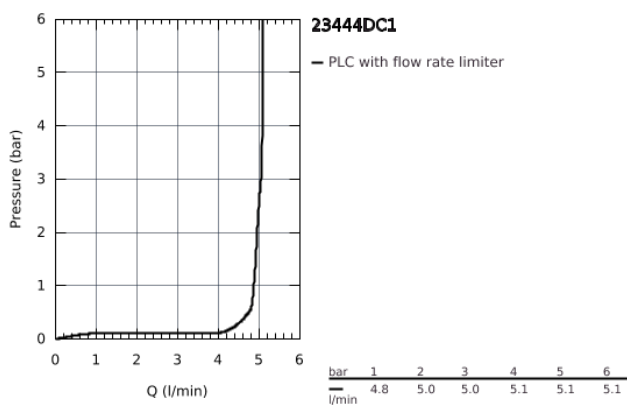

23 444 DC1 LINEARE 2-HOLE BASIN MIXER L-SIZE

PRODUCT DESCRIPTION

- wall mounted
- set for final installation for
- 23 571 000
- **without concealed body**
- metal escutcheon
- metal lever
- **GROHE StarLight** finish
- **GROHE EcoJoy** mousseur 5.7 l/min
- **GROHE AquaGuide** adjustable mousseur
- centre distance 110 mm
- projection 207 mm

23 444 DC1 LINEARE 2-HOLE BASIN MIXER L-SIZE

SPARE PARTS, September 2016 – now

1: Lever (Order-nr. 46982DC0)

2: Flow straightener (Order-nr. 46837DC0)

3: Flush pipe extension (Order-nr. 46943000)*

* Optional accessories