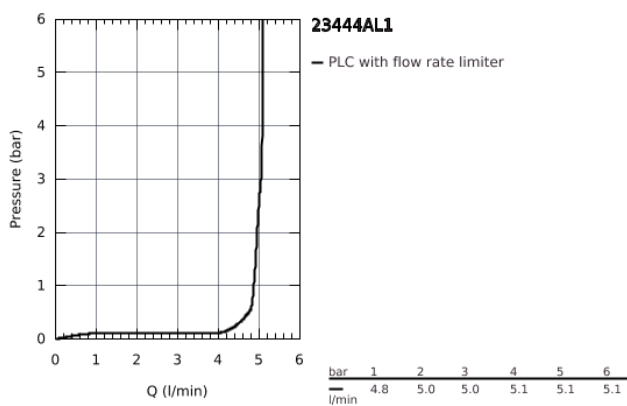

23 444 AL1 LINEARE 2-HOLE BASIN MIXER L-SIZE

PRODUCT DESCRIPTION

- wall mounted
- set for final installation for 23 571 000
- **without concealed body**
- metal escutcheon
- metal lever
- **GROHE StarLight** finish
- **GROHE EcoJoy** mousseur 5.7 l/min
- **GROHE AquaGuide** adjustable mousseur
- centre distance 110 mm
- projection 207 mm

23 444 AL1 LINEARE 2-HOLE BASIN MIXER L-SIZE

SPARE PARTS, March 2019 – now

1: Lever (Order-nr. 46982AL0)

2: Flow straightener (Order-nr. 46837AL0)

3: Flush pipe extension (Order-nr. 46943000)*

* Optional accessories