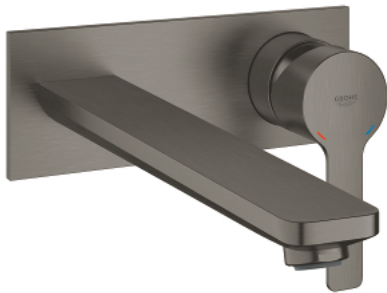

23 444 AL1 LINEARE 2-HOLE BASIN MIXER L-SIZE

PRODUCT DESCRIPTION

- wall mounted
- set for final installation for 23 571 000
- **without concealed body**
- metal escutcheon
- metal lever
- **GROHE StarLight** finish
- **GROHE EcoJoy** mousseur 5.7 l/min
- **GROHE AquaGuide** adjustable mousseur
- centre distance 110 mm
- projection 207 mm

23 444 AL1 LINEARE 2-HOLE BASIN MIXER L-SIZE

SPARE PARTS, March 2019 – now

1: Lever (Order-nr. 46982AL0)

2: Flow straightener (Order-nr. 46837AL0)

3: Flush pipe extension (Order-nr. 46943000)*

* Optional accessories