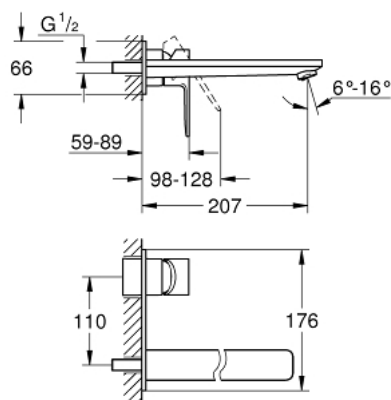

23 444 AL1 LINEARE 2-HOLE BASIN MIXER L-SIZE

PRODUCT DESCRIPTION

- wall mounted
- set for final installation for 23 571 000
- **without concealed body**
- metal escutcheon
- metal lever
- **GROHE StarLight** finish
- **GROHE EcoJoy** mousseur 5.7 l/min
- **GROHE AquaGuide** adjustable mousseur
- centre distance 110 mm
- projection 207 mm

23 444 AL1 LINEARE 2-HOLE BASIN MIXER L-SIZE

SPARE PARTS, March 2019 – now

1: Lever (Order-nr. 46982AL0)

2: Flow straightener (Order-nr. 46837AL0)

3: Flush pipe extension (Order-nr. 46943000)*

* Optional accessories