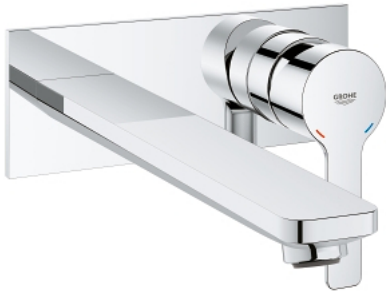

23 444 001 LINEARE 2-HOLE BASIN MIXER L-SIZE

PRODUCT DESCRIPTION

- wall mounted
- set for final installation for 23 571 000
- **without concealed body**
- metal escutcheon
- metal lever
- **GROHE StarLight** chrome finish
- **GROHE EcoJoy** mousseur 5.7 l/min
- **GROHE AquaGuide** adjustable mousseur
- centre distance 110 mm
- projection 207 mm

23 444 001 **LINEARE 2-HOLE BASIN MIXER**
L-SIZE

SPARE PARTS, August 2016 – now

1: Lever (Order-nr. 46982000)

2: Flow straightener (Order-nr. 46837000)

3: Flush pipe extension (Order-nr. 46943000)*

* Optional accessories