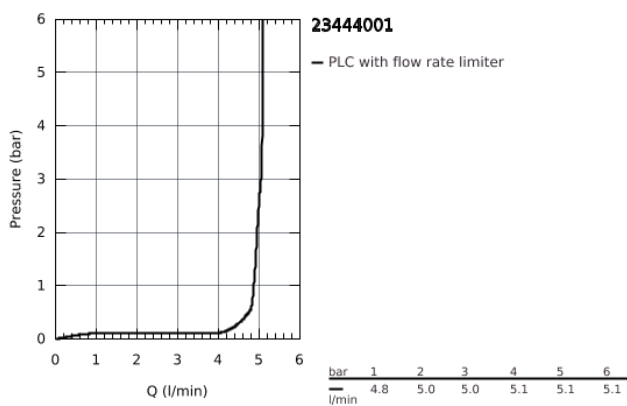

23 444 001 LINEARE 2-HOLE BASIN MIXER L-SIZE

PRODUCT DESCRIPTION

- wall mounted
- set for final installation for 23 571 000
- **without concealed body**
- metal escutcheon
- metal lever
- **GROHE StarLight** chrome finish
- **GROHE EcoJoy** mousseur 5.7 l/min
- **GROHE AquaGuide** adjustable mousseur
- centre distance 110 mm
- projection 207 mm

23 444 001 **LINEARE 2-HOLE BASIN MIXER**
L-SIZE

SPARE PARTS, August 2016 – now

1: Lever (Order-nr. 46982000)

2: Flow straightener (Order-nr. 46837000)

3: Flush pipe extension (Order-nr. 46943000)*

* Optional accessories