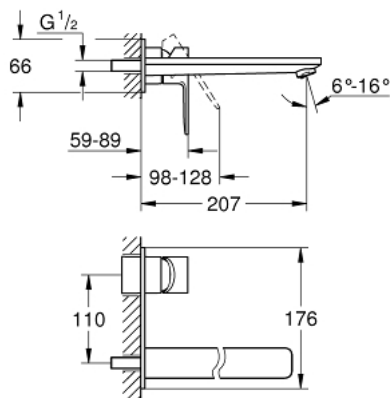

23 444 001 LINEARE 2-HOLE BASIN MIXER L-SIZE

PRODUCT DESCRIPTION

- wall mounted
- set for final installation for 23 571 000
- **without concealed body**
- metal escutcheon
- metal lever
- **GROHE StarLight** chrome finish
- **GROHE EcoJoy** mousseur 5.7 l/min
- **GROHE AquaGuide** adjustable mousseur
- centre distance 110 mm
- projection 207 mm

23 444 001 **LINEARE 2-HOLE BASIN MIXER**
L-SIZE

SPARE PARTS, August 2016 – now

1: Lever (Order-nr. 46982000)

2: Flow straightener (Order-nr. 46837000)

3: Flush pipe extension (Order-nr. 46943000)*

* Optional accessories