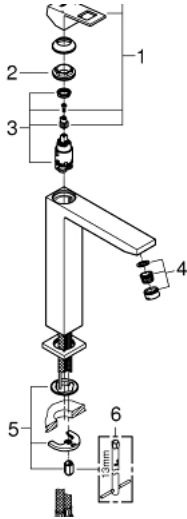

23 406 DC0 EUROCUBE BASIN MIXER 1/2" XL-SIZE

PRODUCT DESCRIPTION

- monobloc installation
- metal lever
- **for free-standing basins**
- 28 mm ceramic cartridge with **GROHE SilkMove**
- temperature limiter
- **GROHE StarLight** finish
- **GROHE EcoJoy** SpeedClean mousseur 5.7 l/min
- **GROHE FastFixation Plus** installation system
- smooth body
- flexible connection hoses

23 406 DC0 **EUROCUBE BASIN MIXER 1/2"**
XL-SIZE

23 406 DC0 **EUROCUBE BASIN MIXER 1/2"**
XL-SIZE

SPARE PARTS, July 2018 – now

1: Lever (Order-nr. 46786DC0)

2: retaining ring (Order-nr. 46715000)

3: Cartridge (Order-nr. 46580000)

4: Flow restrictor (Order-nr. 48159DC0)

5: Shank mounting kit (Order-nr. 46645000)

6: Mounting wrench (Order-nr. 19017000)*

* Optional accessories