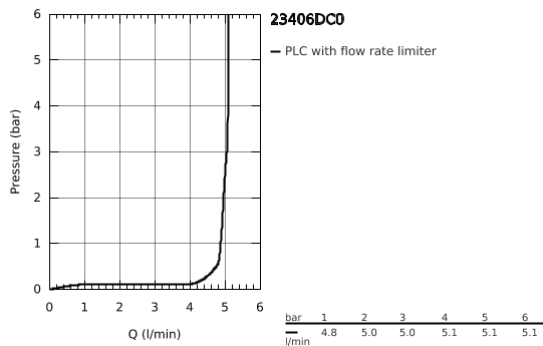

23 406 DC0 EUROCUBE BASIN MIXER 1/2" XL-SIZE

PRODUCT DESCRIPTION

- monobloc installation
- metal lever
- **for free-standing basins**
- 28 mm ceramic cartridge with **GROHE SilkMove**
- temperature limiter
- **GROHE StarLight** finish
- **GROHE EcoJoy** SpeedClean mousseur 5.7 l/min
- **GROHE FastFixation Plus** installation system
- smooth body
- flexible connection hoses

23 406 DC0 **EUROCUBE BASIN MIXER 1/2"**
XL-SIZE

23 406 DC0 **EUROCUBE BASIN MIXER 1/2"**
XL-SIZE

SPARE PARTS, July 2018 – now

1: Lever (Order-nr. 46786DC0)

2: retaining ring (Order-nr. 46715000)

3: Cartridge (Order-nr. 46580000)