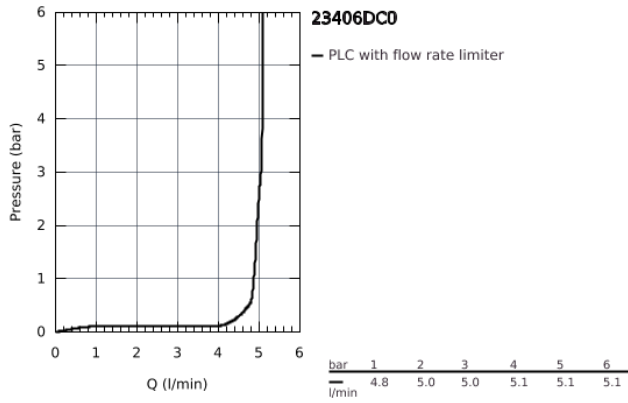

23 406 DC0 EUROCUBE BASIN MIXER 1/2" XL-SIZE

PRODUCT DESCRIPTION

- monobloc installation
- metal lever
- **for free-standing basins**
- 28 mm ceramic cartridge with **GROHE SilkMove**
- temperature limiter
- **GROHE StarLight** finish
- **GROHE EcoJoy** SpeedClean mousseur 5.7 l/min
- **GROHE FastFixation Plus** installation system
- smooth body
- flexible connection hoses

23 406 DC0 **EUROCUBE BASIN MIXER 1/2"**
XL-SIZE

23 406 DC0 **EUROCUBE BASIN MIXER 1/2"**
XL-SIZE

SPARE PARTS, July 2018 – now

1: Lever (Order-nr. 46786DC0)

2: retaining ring (Order-nr. 46715000)

3: Cartridge (Order-nr. 46580000)