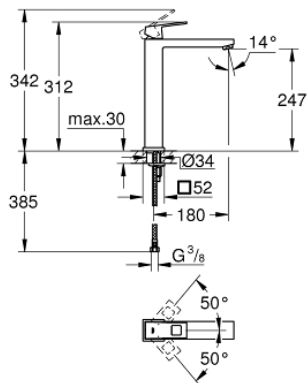

23 406 DC0 EUROCUBE BASIN MIXER 1/2" XL-SIZE

PRODUCT DESCRIPTION

- monobloc installation
- metal lever
- **for free-standing basins**
- 28 mm ceramic cartridge with **GROHE SilkMove**
- temperature limiter
- **GROHE StarLight** finish
- **GROHE EcoJoy** SpeedClean mousseur 5.7 l/min
- **GROHE FastFixation Plus** installation system
- smooth body
- flexible connection hoses

23 406 DC0 **EUROCUBE BASIN MIXER 1/2"**
XL-SIZE

23 406 DC0 **EUROCUBE BASIN MIXER 1/2"**
XL-SIZE

SPARE PARTS, July 2018 – now

1: Lever (Order-nr. 46786DC0)

2: retaining ring (Order-nr. 46715000)

3: Cartridge (Order-nr. 46580000)

4: Flow restrictor (Order-nr. 48159DC0)

5: Shank mounting kit (Order-nr. 46645000)

6: Mounting wrench (Order-nr. 19017000)*

* Optional accessories