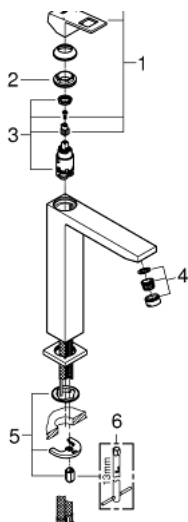

23 406 AL0 EUROCUBE BASIN MIXER 1/2" XL-SIZE

PRODUCT DESCRIPTION

- monobloc installation
- metal lever
- **for free-standing basins**
- 28 mm ceramic cartridge with **GROHE SilkMove**
- temperature limiter
- **GROHE StarLight** finish
- **GROHE EcoJoy** SpeedClean mousseur 5.7 l/min
- **GROHE FastFixation Plus** installation system
- smooth body
- flexible connection hoses

23 406 AL0 EUROCUBE BASIN MIXER 1/2"
XL-SIZE

SPARE PARTS, March 2019 – now

- 1: Lever (Order-nr. 46786AL0)
- 2: retaining ring (Order-nr. 46715000)
- 3: Cartridge (Order-nr. 46580000)
- 4: Flow restrictor (Order-nr. 48159AL0)
- 5: Shank mounting kit (Order-nr. 46645000)
- 6: Mounting wrench (Order-nr. 19017000)*