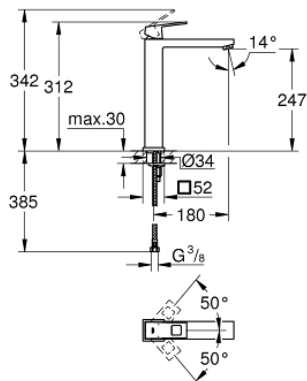

23 406 AL0 EUROCUBE BASIN MIXER 1/2" XL-SIZE

PRODUCT DESCRIPTION

- monobloc installation
- metal lever
- **for free-standing basins**
- 28 mm ceramic cartridge with **GROHE SilkMove**
- temperature limiter
- **GROHE StarLight** finish
- **GROHE EcoJoy** SpeedClean mousseur 5.7 l/min
- **GROHE FastFixation Plus** installation system
- smooth body
- flexible connection hoses

23 406 AL0 EUROCUBE BASIN MIXER 1/2"
XL-SIZE

SPARE PARTS, March 2019 – now

- 1: Lever (Order-nr. 46786AL0)
- 2: retaining ring (Order-nr. 46715000)
- 3: Cartridge (Order-nr. 46580000)
- 4: Flow restrictor (Order-nr. 48159AL0)
- 5: Shank mounting kit (Order-nr. 46645000)
- 6: Mounting wrench (Order-nr. 19017000)*