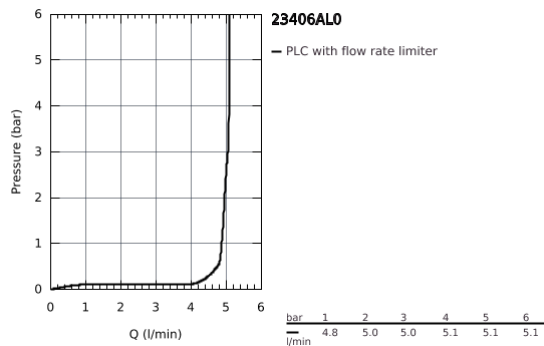

23 406 AL0 EUROCUBE BASIN MIXER 1/2" XL-SIZE

PRODUCT DESCRIPTION

- monobloc installation
- metal lever
- **for free-standing basins**
- 28 mm ceramic cartridge with **GROHE SilkMove**
- temperature limiter
- **GROHE StarLight** finish
- **GROHE EcoJoy** SpeedClean mousseur 5.7 l/min
- **GROHE FastFixation Plus** installation system
- smooth body
- flexible connection hoses

23 406 AL0 EUROCUBE BASIN MIXER 1/2"
XL-SIZE

SPARE PARTS, March 2019 – now

- 1: Lever (Order-nr. 46786AL0)
- 2: retaining ring (Order-nr. 46715000)
- 3: Cartridge (Order-nr. 46580000)
- 4: Flow restrictor (Order-nr. 48159AL0)
- 5: Shank mounting kit (Order-nr. 46645000)
- 6: Mounting wrench (Order-nr. 19017000)*