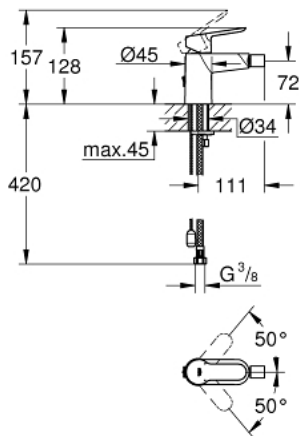

23 332 000 **BAUEDGE BIDET MIXER 1/2"**

PRODUCT DESCRIPTION

- monobloc installation
- metal lever
- GROHE Longlife 28 mm ceramic cartridge
- **GROHE StarLight** chrome finish
- **GROHE EcoJoy** mousseur 5.7 l/min
- rapid installation system
- with ball joint
- retractable chain
- flexible connection hoses

23 332 000 BAUEDGE BIDET MIXER 1/2"

SPARE PARTS, September 2012 – now

1: Lever (Order-nr. 46697000)

2: Cartridge (Order-nr. 46580000)

3: Chain support (Order-nr. 06815000)

3.1: Chain support (Order-nr. 0116100M)

4: Flow restrictor (Order-nr. 13998000)

5: Shank mounting kit (Order-nr. 46249000)

6: Mounting wrench (Order-nr. 19017000)*

* Optional accessories