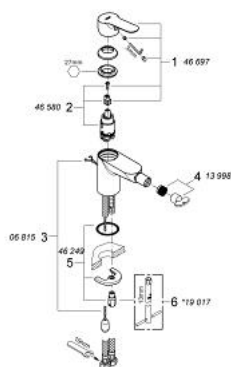

23 332 000 **BAUEDGE BIDET MIXER 1/2"**

PRODUCT DESCRIPTION

- monobloc installation
- metal lever
- GROHE Longlife 28 mm ceramic cartridge
- **GROHE StarLight** chrome finish
- **GROHE EcoJoy** mousseur 5.7 l/min
- rapid installation system
- with ball joint
- retractable chain
- flexible connection hoses

23 332 000 BAUEDGE BIDET MIXER 1/2"

SPARE PARTS, September 2012 – now

1: Lever (Order-nr. 46697000)

2: Cartridge (Order-nr. 46580000)

3: Chain support (Order-nr. 06815000)

3.1: Chain support (Order-nr. 0116100M)

4: Flow restrictor (Order-nr. 13998000)

5: Shank mounting kit (Order-nr. 46249000)

6: Mounting wrench (Order-nr. 19017000)*

* Optional accessories