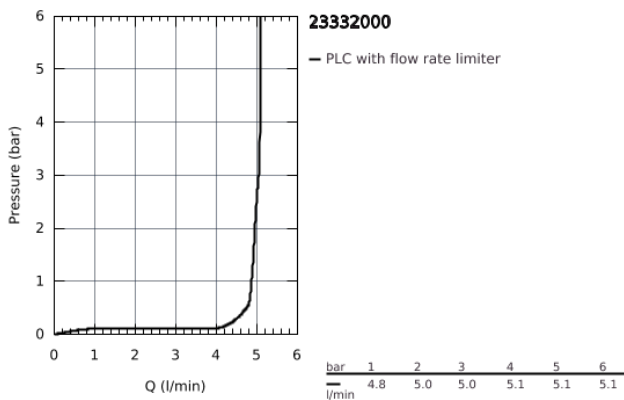

23 332 000 **BAUEDGE BIDET MIXER 1/2"**

PRODUCT DESCRIPTION

- monobloc installation
- metal lever
- GROHE Longlife 28 mm ceramic cartridge
- **GROHE StarLight** chrome finish
- **GROHE EcoJoy** mousseur 5.7 l/min
- rapid installation system
- with ball joint
- retractable chain
- flexible connection hoses

23 332 000 BAUEDGE BIDET MIXER 1/2"

SPARE PARTS, September 2012 – now

1: Lever (Order-nr. 46697000)

2: Cartridge (Order-nr. 46580000)

3: Chain support (Order-nr. 06815000)

3.1: Chain support (Order-nr. 0116100M)