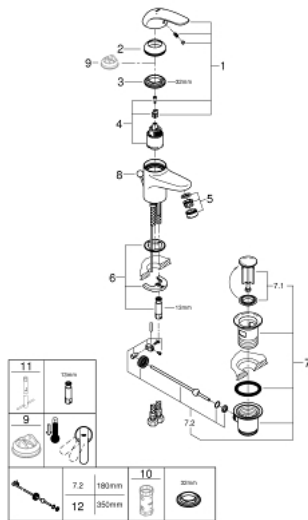

23 262 000 **EUROECO BASIN MIXER 1/2"**
S-SIZE

PRODUCT DESCRIPTION

- monobloc installation
- metal lever
- **GROHE SilkMove** 35 mm ceramic cartridge
- **GROHE StarLight** chrome finish
- flow limiter 9 l/min.
- rapid installation system
- mousseur
- pop-up waste set 1 1/4"
- flexible connection hoses
- optional temperature limiter (46 375 000)

23 262 000 EUROECO BASIN MIXER 1/2"
S-SIZE

SPARE PARTS, July 2017 – now

- 1: Lever (Order-nr. 46644000)
 - 2: Shield for cross handle (Order-nr. 46436000)
 - 3: Screw coupling (Order-nr. 46460000)
 - 4: Cartridge (Order-nr. 46374000)
 - 5: Economy Mousseur (Order-nr. 13951000)
 - 6: Shank mounting kit (Order-nr. 46671000)
 - 7: Pop-up waste set 1 1/4" (Order-nr. 28910000)
 - 7.1: Chrome bath plug (Order-nr. 07182000)
 - 7.2: Eccentric rod (Order-nr. 07052000)
 - 8: Pop-up rod (Order-nr. 06329000)
 - 9: Temperature limiter (Order-nr. 46375000)*
 - 10: Socket Spanner (Order-nr. 19332000)*
 - 11: Mounting wrench (Order-nr. 19017000)*
 - 12: Eccentric rod (Order-nr. 07341000)*
- * Optional accessories