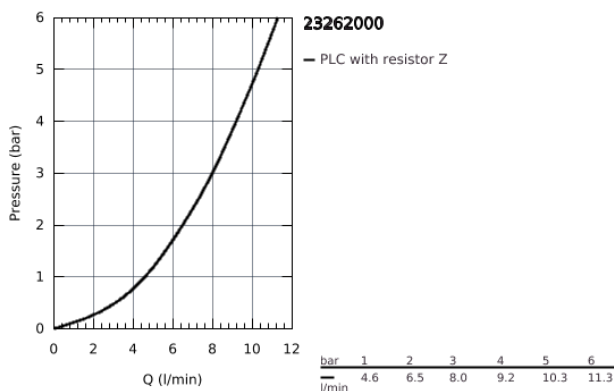

23 262 000 **EUROECO BASIN MIXER 1/2"**
S-SIZE

PRODUCT DESCRIPTION

- monobloc installation
- metal lever
- **GROHE SilkMove** 35 mm ceramic cartridge
- **GROHE StarLight** chrome finish
- flow limiter 9 l/min.
- rapid installation system
- mousseur
- pop-up waste set 1 1/4"
- flexible connection hoses
- optional temperature limiter (46 375 000)

23 262 000 EUROECO BASIN MIXER 1/2"
S-SIZE

SPARE PARTS, July 2017 – now

- 1: Lever (Order-nr. 46644000)
 - 2: Shield for cross handle (Order-nr. 46436000)
 - 3: Screw coupling (Order-nr. 46460000)
 - 4: Cartridge (Order-nr. 46374000)
 - 5: Economy Mousseur (Order-nr. 13951000)
 - 6: Shank mounting kit (Order-nr. 46671000)
 - 7: Pop-up waste set 1 1/4" (Order-nr. 28910000)
 - 7.1: Chrome bath plug (Order-nr. 07182000)
 - 7.2: Eccentric rod (Order-nr. 07052000)
 - 8: Pop-up rod (Order-nr. 06329000)
 - 9: Temperature limiter (Order-nr. 46375000)*
 - 10: Socket Spanner (Order-nr. 19332000)*
 - 11: Mounting wrench (Order-nr. 19017000)*
 - 12: Eccentric rod (Order-nr. 07341000)*
- * Optional accessories