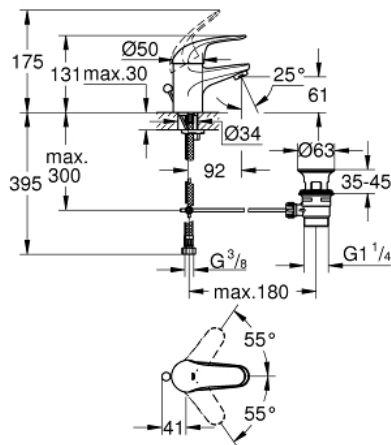

23 262 000 **EUROECO BASIN MIXER 1/2"**
S-SIZE

PRODUCT DESCRIPTION

- monobloc installation
- metal lever
- **GROHE SilkMove** 35 mm ceramic cartridge
- **GROHE StarLight** chrome finish
- flow limiter 9 l/min.
- rapid installation system
- mousseur
- pop-up waste set 1 1/4"
- flexible connection hoses
- optional temperature limiter (46 375 000)

23 262 000 EUROECO BASIN MIXER 1/2"
S-SIZE

SPARE PARTS, July 2017 – now

- 1: Lever (Order-nr. 46644000)
 - 2: Shield for cross handle (Order-nr. 46436000)
 - 3: Screw coupling (Order-nr. 46460000)
 - 4: Cartridge (Order-nr. 46374000)
 - 5: Economy Mousseur (Order-nr. 13951000)
 - 6: Shank mounting kit (Order-nr. 46671000)
 - 7: Pop-up waste set 1 1/4" (Order-nr. 28910000)
 - 7.1: Chrome bath plug (Order-nr. 07182000)
 - 7.2: Eccentric rod (Order-nr. 07052000)
 - 8: Pop-up rod (Order-nr. 06329000)
 - 9: Temperature limiter (Order-nr. 46375000)*
 - 10: Socket Spanner (Order-nr. 19332000)*
 - 11: Mounting wrench (Order-nr. 19017000)*
 - 12: Eccentric rod (Order-nr. 07341000)*
- * Optional accessories