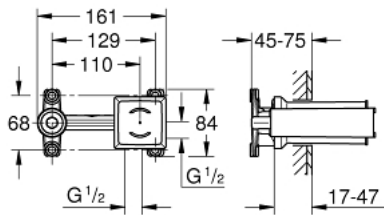

23 200 002 CONCEALED BODY FOR OHM SINGLE-LEVER MIXER 1/2", CONCEALED BODY

PRODUCT DESCRIPTION

- for 2 hole basin mixer
- wall installation
- **without finishing trim set**
- **GROHE SilkMove** 35 mm ceramic cartridge
- adjustable flow rate limiter
- spout can be positioned on the right or left
- installation depth 45 to 75 mm
- DR-brass
- installation device
- allows for waterproofing of wall construction surrounding the concealed body
- with sealing sleeve

23 200 002 CONCEALED BODY FOR OHM SINGLE-LEVER MIXER 1/2", CONCEALED BODY

SPARE PARTS, June 2018 – now

1: Cartridge (Order-nr. 46374000)

2: Socket Spanner (Order-nr. 19332000)*

3: Flush pipe extension (Order-nr. 46943000)*