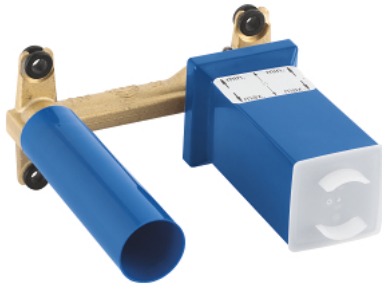

23 200 002 CONCEALED BODY FOR OHM SINGLE-LEVER MIXER 1/2", CONCEALED BODY

PRODUCT DESCRIPTION

- for 2 hole basin mixer
- wall installation
- **without finishing trim set**
- **GROHE SilkMove** 35 mm ceramic cartridge
- adjustable flow rate limiter
- spout can be positioned on the right or left
- installation depth 45 to 75 mm
- DR-brass
- installation device
- allows for waterproofing of wall construction surrounding the concealed body
- with sealing sleeve

23 200 002 CONCEALED BODY FOR OHM SINGLE-LEVER MIXER 1/2", CONCEALED BODY

SPARE PARTS, June 2018 – now

1: Cartridge (Order-nr. 46374000)

2: Socket Spanner (Order-nr. 19332000)*

3: Flush pipe extension (Order-nr. 46943000)*