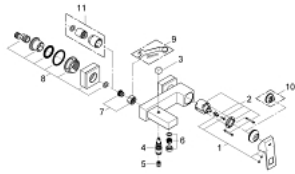

23 140 DC0 EUROCUBE SINGLE-LEVER BATH/SHOWER MIXER 1/2"

PRODUCT DESCRIPTION

- wall mounted
- metal lever
- **GROHE SilkMove** 46 mm ceramic cartridge
- **GROHE StarLight** finish
- adjustable flow rate limiter
- automatic diverter: bath/shower
- mousseur
- integrated non-return valve
in the shower outlet 1/2"
- covered S-unions
- protected against backflow
- optional temperature limiter (46 375 000)

23 140 DC0 EUROCUBE SINGLE-LEVER BATH/SHOWER MIXER 1/2"

23 140 DC0 EUROCUBE SINGLE-LEVER BATH/SHOWER MIXER 1/2"

SPARE PARTS, July 2018 – now

- 1: Lever (Order-nr. 46782DC0)
- 2: Cartridge (Order-nr. 46048000)
- 3: Diverter knob (Order-nr. 48128DC0)
- 4: Diverter (Order-nr. 65655DC0)
- 5: Non-return valve (Order-nr. 08565000)
- 6: Flow restrictor (Order-nr. 13952DC0)
- 7: Screw joint (Order-nr. 45044DC0)
- 8: S-union (Order-nr. 47824DC0)
- 9: Special Spanner (Order-nr. 19377000)*
- 10: Temperature limiter (Order-nr. 46375000)*
- 11: Extension 30 (Order-nr. 46238000)*