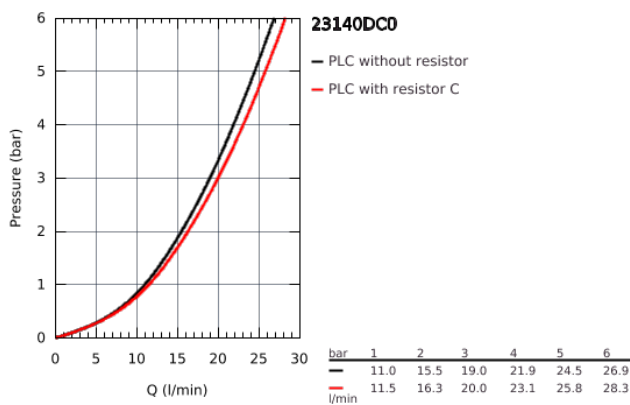

23 140 DC0 EUROCUBE SINGLE-LEVER BATH/SHOWER MIXER 1/2"

PRODUCT DESCRIPTION

- wall mounted
- metal lever
- **GROHE SilkMove** 46 mm ceramic cartridge
- **GROHE StarLight** finish
- adjustable flow rate limiter
- automatic diverter: bath/shower
- mousseur
- integrated non-return valve
in the shower outlet 1/2"
- covered S-unions
- protected against backflow
- optional temperature limiter (46 375 000)

23 140 DC0 EUROCUBE SINGLE-LEVER BATH/SHOWER MIXER 1/2"

23 140 DC0 EUROCUBE SINGLE-LEVER BATH/SHOWER MIXER 1/2"

SPARE PARTS, July 2018 – now

- 1: Lever (Order-nr. 46782DC0)
- 2: Cartridge (Order-nr. 46048000)
- 3: Diverter knob (Order-nr. 48128DC0)
- 4: Diverter (Order-nr. 65655DC0)
- 5: Non-return valve (Order-nr. 08565000)
- 6: Flow restrictor (Order-nr. 13952DC0)
- 7: Screw joint (Order-nr. 45044DC0)
- 8: S-union (Order-nr. 47824DC0)
- 9: Special Spanner (Order-nr. 19377000)*
- 10: Temperature limiter (Order-nr. 46375000)*
- 11: Extension 30 (Order-nr. 46238000)*