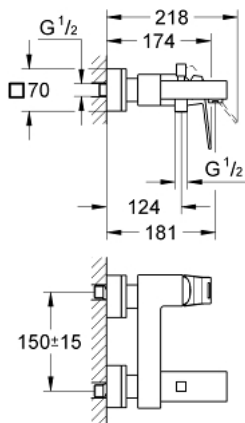

23 140 DC0 EUROCUBE SINGLE-LEVER BATH/SHOWER MIXER 1/2"

PRODUCT DESCRIPTION

- wall mounted
- metal lever
- **GROHE SilkMove** 46 mm ceramic cartridge
- **GROHE StarLight** finish
- adjustable flow rate limiter
- automatic diverter: bath/shower
- mousseur
- integrated non-return valve
in the shower outlet 1/2"
- covered S-unions
- protected against backflow
- optional temperature limiter (46 375 000)

23 140 DC0 EUROCUBE SINGLE-LEVER BATH/SHOWER MIXER 1/2"

23 140 DC0 EUROCUBE SINGLE-LEVER BATH/SHOWER MIXER 1/2"

SPARE PARTS, July 2018 – now

- 1: Lever (Order-nr. 46782DC0)
- 2: Cartridge (Order-nr. 46048000)
- 3: Diverter knob (Order-nr. 48128DC0)
- 4: Diverter (Order-nr. 65655DC0)
- 5: Non-return valve (Order-nr. 08565000)
- 6: Flow restrictor (Order-nr. 13952DC0)
- 7: Screw joint (Order-nr. 45044DC0)
- 8: S-union (Order-nr. 47824DC0)
- 9: Special Spanner (Order-nr. 19377000)*
- 10: Temperature limiter (Order-nr. 46375000)*
- 11: Extension 30 (Order-nr. 46238000)*