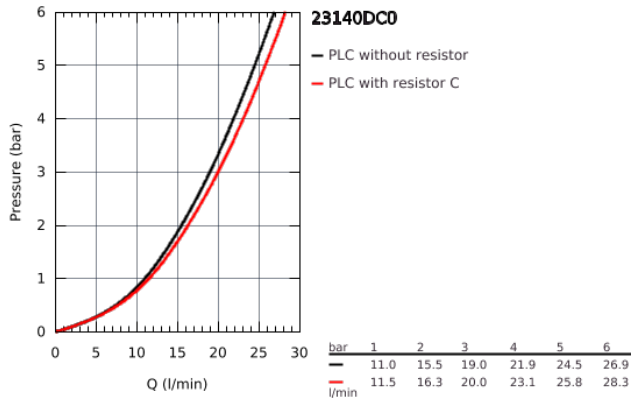

23 140 DC0 EUROCUBE SINGLE-LEVER BATH/SHOWER MIXER 1/2"

PRODUCT DESCRIPTION

- wall mounted
- metal lever
- **GROHE SilkMove** 46 mm ceramic cartridge
- **GROHE StarLight** finish
- adjustable flow rate limiter
- automatic diverter: bath/shower
- mousseur
- integrated non-return valve
in the shower outlet 1/2"
- covered S-unions
- protected against backflow
- optional temperature limiter (46 375 000)

23 140 DC0 EUROCUBE SINGLE-LEVER BATH/SHOWER MIXER 1/2"

23 140 DC0 EUROCUBE SINGLE-LEVER BATH/SHOWER MIXER 1/2"

SPARE PARTS, July 2018 – now

- 1: Lever (Order-nr. 46782DC0)
- 2: Cartridge (Order-nr. 46048000)
- 3: Diverter knob (Order-nr. 48128DC0)
- 4: Diverter (Order-nr. 65655DC0)
- 5: Non-return valve (Order-nr. 08565000)
- 6: Flow restrictor (Order-nr. 13952DC0)
- 7: Screw joint (Order-nr. 45044DC0)
- 8: S-union (Order-nr. 47824DC0)
- 9: Special Spanner (Order-nr. 19377000)*
- 10: Temperature limiter (Order-nr. 46375000)*
- 11: Extension 30 (Order-nr. 46238000)*