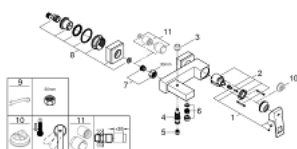

23 140 AL0 EUROCUBE SINGLE-LEVER BATH/SHOWER MIXER 1/2"

PRODUCT DESCRIPTION

- wall mounted
- metal lever
- **GROHE SilkMove** 46 mm ceramic cartridge
- **GROHE StarLight** finish
- adjustable flow rate limiter
- automatic diverter: bath/shower
- mousseur
- integrated non-return valve
in the shower outlet 1/2"
- covered S-unions
- protected against backflow
- optional temperature limiter (46 375 000)

23 140 AL0 EUROCUBE SINGLE-LEVER BATH/SHOWER MIXER 1/2"

SPARE PARTS, March 2019 – now

- 1: Lever (Order-nr. 46782AL0)
- 2: Cartridge (Order-nr. 46048000)
- 3: Diverter knob (Order-nr. 48128AL0)
- 4: Diverter (Order-nr. 65655AL0)
- 5: Non-return valve (Order-nr. 08565000)
- 6: Flow restrictor (Order-nr. 13952AL0)
- 7: Screw joint (Order-nr. 45044AL0)
- 8: S-union (Order-nr. 47824AL0)
- 9: Special Spanner (Order-nr. 19377000)*
- 10: Temperature limiter (Order-nr. 46375000)*
- 11: Extension 30 (Order-nr. 46238000)*