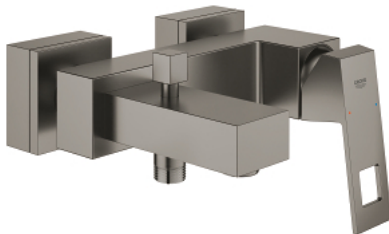

23 140 AL0 EUROCUBE SINGLE-LEVER BATH/SHOWER MIXER 1/2"

PRODUCT DESCRIPTION

- wall mounted
- metal lever
- **GROHE SilkMove** 46 mm ceramic cartridge
- **GROHE StarLight** finish
- adjustable flow rate limiter
- automatic diverter: bath/shower
- mousseur
- integrated non-return valve
in the shower outlet 1/2"
- covered S-unions
- protected against backflow
- optional temperature limiter (46 375 000)

23 140 AL0 EUROCUBE SINGLE-LEVER BATH/SHOWER MIXER 1/2"

SPARE PARTS, March 2019 – now

- 1: Lever (Order-nr. 46782AL0)
- 2: Cartridge (Order-nr. 46048000)
- 3: Diverter knob (Order-nr. 48128AL0)
- 4: Diverter (Order-nr. 65655AL0)
- 5: Non-return valve (Order-nr. 08565000)
- 6: Flow restrictor (Order-nr. 13952AL0)
- 7: Screw joint (Order-nr. 45044AL0)
- 8: S-union (Order-nr. 47824AL0)
- 9: Special Spanner (Order-nr. 19377000)*
- 10: Temperature limiter (Order-nr. 46375000)*
- 11: Extension 30 (Order-nr. 46238000)*