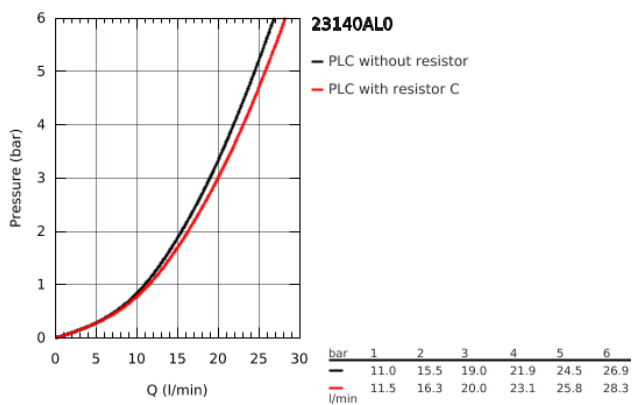

23 140 AL0 EUROCUBE SINGLE-LEVER BATH/SHOWER MIXER 1/2"

PRODUCT DESCRIPTION

- wall mounted
- metal lever
- **GROHE SilkMove** 46 mm ceramic cartridge
- **GROHE StarLight** finish
- adjustable flow rate limiter
- automatic diverter: bath/shower
- mousseur
- integrated non-return valve
in the shower outlet 1/2"
- covered S-unions
- protected against backflow
- optional temperature limiter (46 375 000)

23 140 AL0 EUROCUBE SINGLE-LEVER BATH/SHOWER MIXER 1/2"

SPARE PARTS, March 2019 – now

- 1: Lever (Order-nr. 46782AL0)
- 2: Cartridge (Order-nr. 46048000)
- 3: Diverter knob (Order-nr. 48128AL0)
- 4: Diverter (Order-nr. 65655AL0)
- 5: Non-return valve (Order-nr. 08565000)
- 6: Flow restrictor (Order-nr. 13952AL0)
- 7: Screw joint (Order-nr. 45044AL0)
- 8: S-union (Order-nr. 47824AL0)
- 9: Special Spanner (Order-nr. 19377000)*
- 10: Temperature limiter (Order-nr. 46375000)*
- 11: Extension 30 (Order-nr. 46238000)*