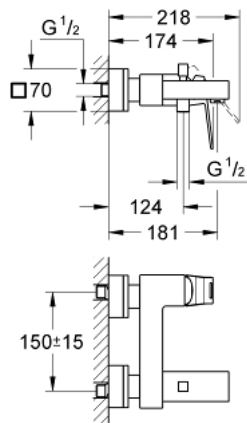

23 140 AL0 EUROCUBE SINGLE-LEVER BATH/SHOWER MIXER 1/2"

PRODUCT DESCRIPTION

- wall mounted
- metal lever
- **GROHE SilkMove** 46 mm ceramic cartridge
- **GROHE StarLight** finish
- adjustable flow rate limiter
- automatic diverter: bath/shower
- mousseur
- integrated non-return valve
in the shower outlet 1/2"
- covered S-unions
- protected against backflow
- optional temperature limiter (46 375 000)

23 140 AL0 EUROCUBE SINGLE-LEVER BATH/SHOWER MIXER 1/2"

SPARE PARTS, March 2019 – now

- 1: Lever (Order-nr. 46782AL0)
- 2: Cartridge (Order-nr. 46048000)
- 3: Diverter knob (Order-nr. 48128AL0)
- 4: Diverter (Order-nr. 65655AL0)
- 5: Non-return valve (Order-nr. 08565000)
- 6: Flow restrictor (Order-nr. 13952AL0)
- 7: Screw joint (Order-nr. 45044AL0)
- 8: S-union (Order-nr. 47824AL0)
- 9: Special Spanner (Order-nr. 19377000)*
- 10: Temperature limiter (Order-nr. 46375000)*
- 11: Extension 30 (Order-nr. 46238000)*