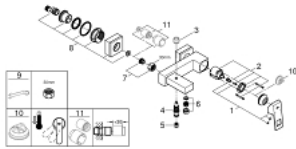

## 23 140 000 EUROCUBE SINGLE-LEVER BATH/SHOWER MIXER 1/2"

### PRODUCT DESCRIPTION

- wall mounted
- metal lever
- **GROHE SilkMove** 46 mm ceramic cartridge
- **GROHE StarLight** chrome finish
- adjustable flow rate limiter
- automatic diverter: bath/shower
- mousseur
- integrated non-return valve  
in the shower outlet 1/2"
- covered S-unions
- protected against backflow
- optional temperature limiter (46 375 000)

### SPARE PARTS, September 2010 – now

- 1: Lever (Order-nr. 46782000)
- 2: Cartridge (Order-nr. 46048000)
- 3: Diverter knob (Order-nr. 48128000)
- 4: Diverter (Order-nr. 65655000)
- 5: Non-return valve (Order-nr. 08565000)
- 6: Flow restrictor (Order-nr. 13952000)
- 7: Screw joint (Order-nr. 45044000)
- 8: S-union (Order-nr. 47824000)
- 9: Special Spanner (Order-nr. 19377000)\*
- 10: Temperature limiter (Order-nr. 46375000)\*
- 11: Extension 30 (Order-nr. 46238000)\*