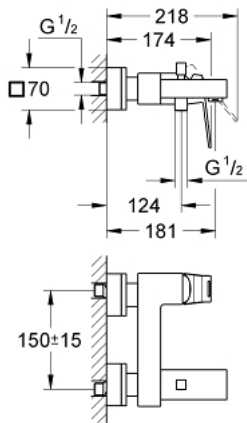

## 23 140 000 EUROCUBE SINGLE-LEVER BATH/SHOWER MIXER 1/2"

### PRODUCT DESCRIPTION

- wall mounted
- metal lever
- **GROHE SilkMove** 46 mm ceramic cartridge
- **GROHE StarLight** chrome finish
- adjustable flow rate limiter
- automatic diverter: bath/shower
- mousseur
- integrated non-return valve  
in the shower outlet 1/2"
- covered S-unions
- protected against backflow
- optional temperature limiter (46 375 000)

### SPARE PARTS, September 2010 – now

- 1: Lever (Order-nr. 46782000)
- 2: Cartridge (Order-nr. 46048000)
- 3: Diverter knob (Order-nr. 48128000)
- 4: Diverter (Order-nr. 65655000)
- 5: Non-return valve (Order-nr. 08565000)
- 6: Flow restrictor (Order-nr. 13952000)
- 7: Screw joint (Order-nr. 45044000)
- 8: S-union (Order-nr. 47824000)
- 9: Special Spanner (Order-nr. 19377000)\*
- 10: Temperature limiter (Order-nr. 46375000)\*
- 11: Extension 30 (Order-nr. 46238000)\*