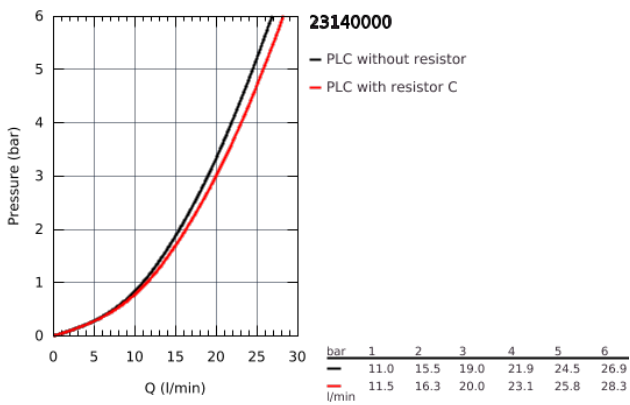

## 23 140 000 EUROCUBE SINGLE-LEVER BATH/SHOWER MIXER 1/2"

### PRODUCT DESCRIPTION

- wall mounted
- metal lever
- **GROHE SilkMove** 46 mm ceramic cartridge
- **GROHE StarLight** chrome finish
- adjustable flow rate limiter
- automatic diverter: bath/shower
- mousseur
- integrated non-return valve  
in the shower outlet 1/2"
- covered S-unions
- protected against backflow
- optional temperature limiter (46 375 000)