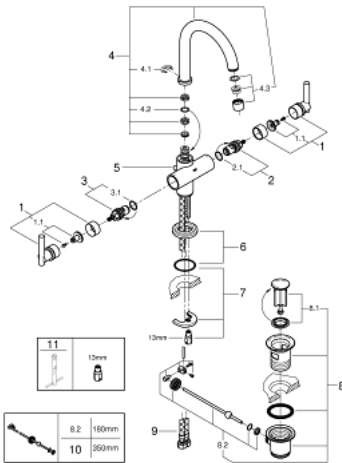

## 21 022 000 ATRIO JOTA BASIN MIXER, 1/2" L-SIZE

### PRODUCT DESCRIPTION

- ceramic headparts 1/2", 90°
- **GROHE StarLight** chrome finish
- rapid installation system
- swivel tubular spout with mousseur and stop limiter
- pop-up waste set 1 1/4"
- flexible connection hoses
- with Jota handle

21 022 000 **ATRIO JOTA BASIN MIXER, 1/2"**  
**L-SIZE**

**SPARE PARTS**, September 2016 – now

- 1: Handle Jota (Order-nr. 45609000)
- 1.1: Replacement handle connection kit (Order-nr. 45605000)
- 2: Ceramic headpart, 1/2" (Order-nr. 45882000)
- 2.1: O-Ring Ø18,2 x Ø1,7 (Order-nr. 0392400M)
- 3: Ceramic headpart, 1/2" (Order-nr. 45883000)
- 3.1: O-Ring Ø18,2 x Ø1,7 (Order-nr. 0392400M)
- 4: Biflo spout (Order-nr. 13170000)
- 4.1: Safety ring (Order-nr. 0806500M)
- 4.2: O-Ring Ø13,5 x Ø2,75 (Order-nr. 0128500M)
- 4.3: Flow restrictor (Order-nr. 13935000)
- 5: Pop-up rod (Order-nr. 06575000)
- 6: Escutcheon (Order-nr. 45629000)
- 7: Shank mounting kit (Order-nr. 46249000)
- 8: Pop-up waste set 1 1/4" (Order-nr. 28910000)
- 8.1: Chrome bath plug (Order-nr. 07182000)
- 8.2: Eccentric rod (Order-nr. 07052000)
- 9: Connection hose (Order-nr. 46255000)
- 10: Eccentric rod (Order-nr. 07341000)\*
- 11: Mounting wrench (Order-nr. 19017000)\*