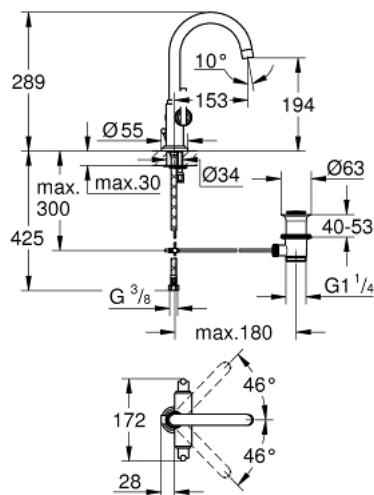

## 21 022 000 ATRIO JOTA BASIN MIXER, 1/2" L-SIZE

### PRODUCT DESCRIPTION

- ceramic headparts 1/2", 90°
- **GROHE StarLight** chrome finish
- rapid installation system
- swivel tubular spout with mousseur and stop limiter
- pop-up waste set 1 1/4"
- flexible connection hoses
- with Jota handle

21 022 000 **ATRIO JOTA BASIN MIXER, 1/2"**  
**L-SIZE**

**SPARE PARTS**, September 2016 – now

- 1: Handle Jota (Order-nr. 45609000)
- 1.1: Replacement handle connection kit (Order-nr. 45605000)
- 2: Ceramic headpart, 1/2" (Order-nr. 45882000)
- 2.1: O-Ring Ø18,2 x Ø1,7 (Order-nr. 0392400M)
- 3: Ceramic headpart, 1/2" (Order-nr. 45883000)
- 3.1: O-Ring Ø18,2 x Ø1,7 (Order-nr. 0392400M)
- 4: Biflo spout (Order-nr. 13170000)
- 4.1: Safety ring (Order-nr. 0806500M)
- 4.2: O-Ring Ø13,5 x Ø2,75 (Order-nr. 0128500M)
- 4.3: Flow restrictor (Order-nr. 13935000)
- 5: Pop-up rod (Order-nr. 06575000)
- 6: Escutcheon (Order-nr. 45629000)
- 7: Shank mounting kit (Order-nr. 46249000)
- 8: Pop-up waste set 1 1/4" (Order-nr. 28910000)
- 8.1: Chrome bath plug (Order-nr. 07182000)
- 8.2: Eccentric rod (Order-nr. 07052000)
- 9: Connection hose (Order-nr. 46255000)
- 10: Eccentric rod (Order-nr. 07341000)\*
- 11: Mounting wrench (Order-nr. 19017000)\*