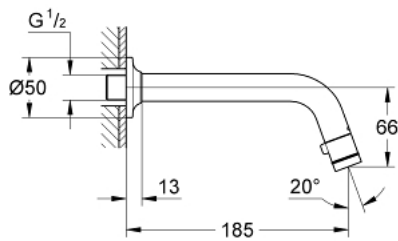

20 203 000 **UNIVERSAL UNIVERSAL WALL-MOUNTED TAP DN15**

**PRODUCT DESCRIPTION**

- flow rate: 6 l/min at 3 bar flow pressure
- flow-stop mousseur
- ceramic disk headpart
- connection thread 1/2"
- **GROHE StarLight** chrome finish
- projection 185 mm

## 20 203 000 UNIVERSAL UNIVERSAL WALL-MOUNTED TAP DN15

**SPARE PARTS**, January 2010 – now

1: Handle (Order-nr. 48041000)

1.1: Flow restrictor (Order-nr. 13998000)

2: Headpart (Order-nr. 48042000)