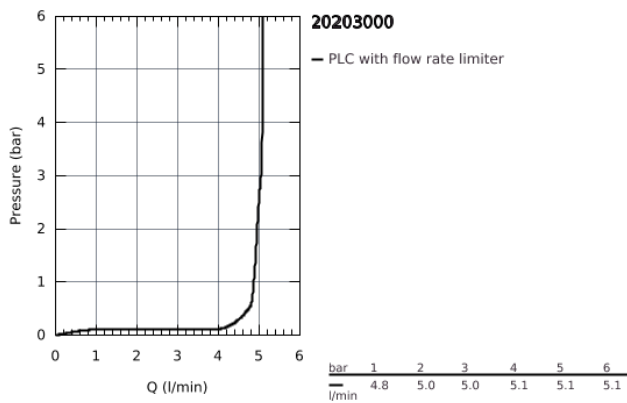

20 203 000 **UNIVERSAL UNIVERSAL WALL-MOUNTED TAP DN15**

**PRODUCT DESCRIPTION**

- flow rate: 6 l/min at 3 bar flow pressure
- flow-stop mousseur
- ceramic disk headpart
- connection thread 1/2"
- **GROHE StarLight** chrome finish
- projection 185 mm

## 20 203 000 UNIVERSAL UNIVERSAL WALL-MOUNTED TAP DN15

**SPARE PARTS**, January 2010 – now

1: Handle (Order-nr. 48041000)

1.1: Flow restrictor (Order-nr. 13998000)

2: Headpart (Order-nr. 48042000)