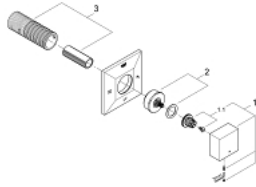

19 798 DC0 ALLURE BRILLIANT 5-WAY DIVERTER

PRODUCT DESCRIPTION

- set for final installation for
- **29 033 000**
- **without concealed body**
- **GROHE StarLight** finish
- installation depth adjustable
- 66 - 113 mm

19 798 DC0 **ALLURE BRILLIANT 5-WAY DIVERTER**

SPARE PARTS, March 2018 – now

1: Handle (Order-nr. 48131DC0)

2: Extension (Order-nr. 48132000)

3: Flush pipe extension (Order-nr. 45439000)