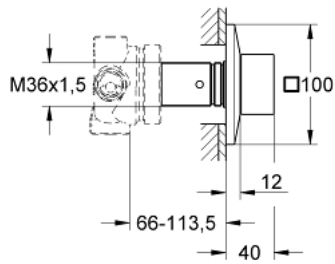

19 798 DC0 ALLURE BRILLIANT 5-WAY DIVERTER

PRODUCT DESCRIPTION

- set for final installation for
- **29 033 000**
- **without concealed body**
- **GROHE StarLight** finish
- installation depth adjustable
- 66 - 113 mm

19 798 DC0 **ALLURE BRILLIANT 5-WAY DIVERTER**

SPARE PARTS, March 2018 – now

1: Handle (Order-nr. 48131DC0)

2: Extension (Order-nr. 48132000)

3: Flush pipe extension (Order-nr. 45439000)