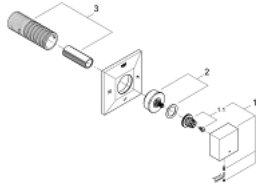

19 798 000 ALLURE BRILLIANT 5-WAY DIVERTER

PRODUCT DESCRIPTION

- set for final installation for
- **29 033 000**
- **without concealed body**
- **GROHE StarLight** chrome finish
- installation depth adjustable
- 66 - 113 mm

19 798 000 ALLURE BRILLIANT 5-WAY DIVERTER

SPARE PARTS, August 2010 – now

1: Handle (Order-nr. 48131000)

2: Extension (Order-nr. 48132000)

3: Flush pipe extension (Order-nr. 45439000)