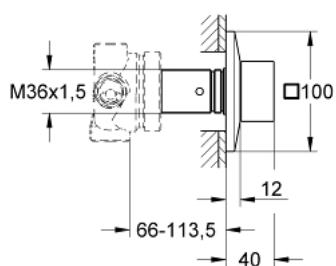

19 798 000 ALLURE BRILLIANT 5-WAY DIVERTER

PRODUCT DESCRIPTION

- set for final installation for
- **29 033 000**
- **without concealed body**
- **GROHE StarLight** chrome finish
- installation depth adjustable
- 66 - 113 mm

19 798 000 ALLURE BRILLIANT 5-WAY DIVERTER

SPARE PARTS, August 2010 – now

1: Handle (Order-nr. 48131000)

2: Extension (Order-nr. 48132000)

3: Flush pipe extension (Order-nr. 45439000)