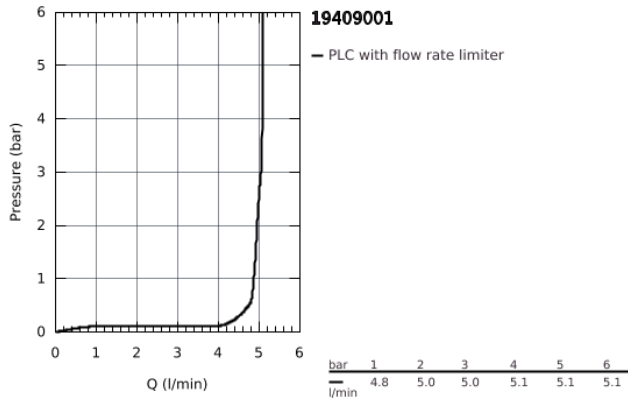

19 409 001 **LINEARE 2-HOLE BASIN MIXER**  
**M-SIZE**

**PRODUCT DESCRIPTION**

- wall mounted
- set for final installation for
- 23 571 000
- **without concealed body**
- metal escutcheon
- metal lever
- **GROHE StarLight** chrome finish
- **GROHE EcoJoy** mousseur 5.7 l/min
- **GROHE AquaGuide** adjustable mousseur
- centre distance 110 mm
- projection 149 mm

19 409 001 LINEARE 2-HOLE BASIN MIXER  
M-SIZE

19 409 001 **LINEARE 2-HOLE BASIN MIXER**  
**M-SIZE**

**SPARE PARTS**, July 2016 – now

1: Lever (Order-nr. 46982000)

2: Flow straightener (Order-nr. 46837000)