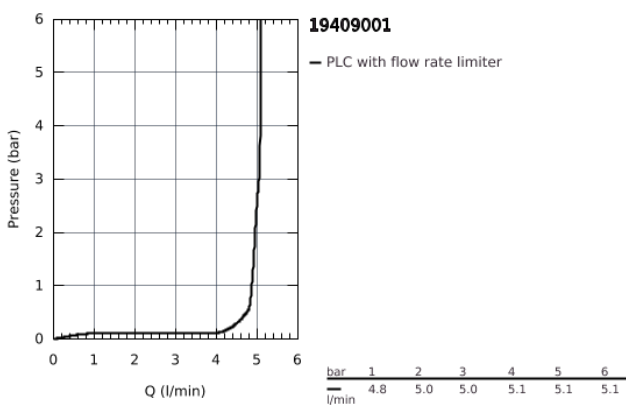

19 409 001 **LINEARE 2-HOLE BASIN MIXER**  
**M-SIZE**

**PRODUCT DESCRIPTION**

- wall mounted
- set for final installation for
- 23 571 000
- **without concealed body**
- metal escutcheon
- metal lever
- **GROHE StarLight** chrome finish
- **GROHE EcoJoy** mousseur 5.7 l/min
- **GROHE AquaGuide** adjustable mousseur
- centre distance 110 mm
- projection 149 mm

19 409 001 LINEARE 2-HOLE BASIN MIXER  
M-SIZE

19 409 001 **LINEARE 2-HOLE BASIN MIXER**  
**M-SIZE**

**SPARE PARTS**, July 2016 – now

1: Lever (Order-nr. 46982000)

2: Flow straightener (Order-nr. 46837000)