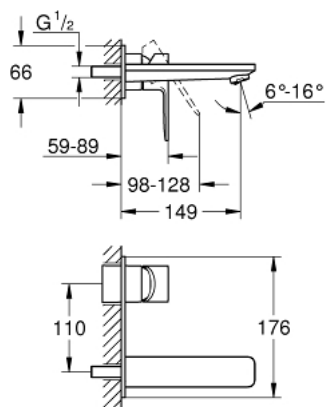

19 409 001 **LINEARE 2-HOLE BASIN MIXER**  
**M-SIZE**

**PRODUCT DESCRIPTION**

- wall mounted
- set for final installation for
- 23 571 000
- **without concealed body**
- metal escutcheon
- metal lever
- **GROHE StarLight** chrome finish
- **GROHE EcoJoy** mousseur 5.7 l/min
- **GROHE AquaGuide** adjustable mousseur
- centre distance 110 mm
- projection 149 mm

19 409 001 LINEARE 2-HOLE BASIN MIXER  
M-SIZE

19 409 001 **LINEARE 2-HOLE BASIN MIXER**  
**M-SIZE**

**SPARE PARTS**, July 2016 – now

1: Lever (Order-nr. 46982000)

2: Flow straightener (Order-nr. 46837000)

3: Flush pipe extension (Order-nr. 46943000)\*

\* Optional accessories