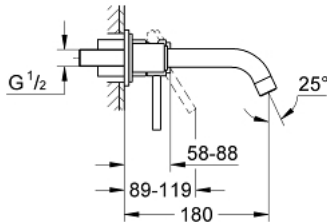

19 287 001 **ATRIO 2-HOLE BASIN MIXER**
S-SIZE

PRODUCT DESCRIPTION

- wall mounted
- **without concealed body**
- set for final installation for
- 23 571 000
- separate escutcheons \varnothing 70 mm
- **GROHE StarLight** chrome finish
- centre distance 110 mm
- projection 180 mm

19 287 001 **ATRIO 2-HOLE BASIN MIXER**
S-SIZE

SPARE PARTS, September 2018 – now

1: Lever (Order-nr. 46635000)

2: Flow restrictor (Order-nr. 06574000)

3: Flush pipe extension (Order-nr. 46943000)*

* Optional accessories