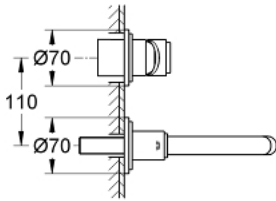

19 287 001 **ATRIO 2-HOLE BASIN MIXER**
S-SIZE

PRODUCT DESCRIPTION

- wall mounted
- **without concealed body**
- set for final installation for
- 23 571 000
- separate escutcheons \varnothing 70 mm
- **GROHE StarLight** chrome finish
- centre distance 110 mm
- projection 180 mm

19 287 001 **ATRIO 2-HOLE BASIN MIXER**
S-SIZE

SPARE PARTS, September 2018 – now

1: Lever (Order-nr. 46635000)

2: Flow restrictor (Order-nr. 06574000)

3: Flush pipe extension (Order-nr. 46943000)*

* Optional accessories