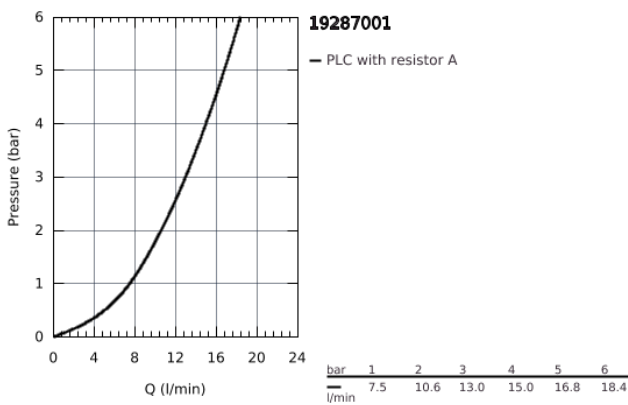

19 287 001 **ATRIO 2-HOLE BASIN MIXER**
S-SIZE

PRODUCT DESCRIPTION

- wall mounted
- **without concealed body**
- set for final installation for
- 23 571 000
- separate escutcheons \varnothing 70 mm
- **GROHE StarLight** chrome finish
- centre distance 110 mm
- projection 180 mm

19 287 001 **ATRIO 2-HOLE BASIN MIXER**
S-SIZE

SPARE PARTS, September 2018 – now

1: Lever (Order-nr. 46635000)

2: Flow restrictor (Order-nr. 06574000)

3: Flush pipe extension (Order-nr. 46943000)*

* Optional accessories