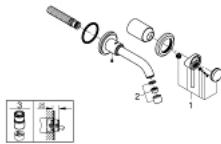

19 287 001 **ATRIO 2-HOLE BASIN MIXER**
S-SIZE

PRODUCT DESCRIPTION

- wall mounted
- **without concealed body**
- set for final installation for
- 23 571 000
- separate escutcheons \varnothing 70 mm
- **GROHE StarLight** chrome finish
- centre distance 110 mm
- projection 180 mm

19 287 001 **ATRIO 2-HOLE BASIN MIXER**
S-SIZE

SPARE PARTS, September 2018 – now

1: Lever (Order-nr. 46635000)

2: Flow restrictor (Order-nr. 06574000)

3: Flush pipe extension (Order-nr. 46943000)*

* Optional accessories