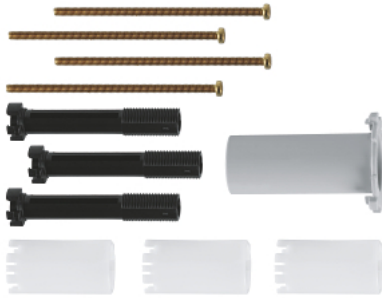

## 14 048 000 UNIVERSAL EXTENSION SET SINGLE-LEVER MIXERS, 25 MM

### PRODUCT DESCRIPTION

- fits Grotherm SmartControl and SmartControl Mixer sets for final installation with up to three functions in combination with GROHE Rapido SmartBox