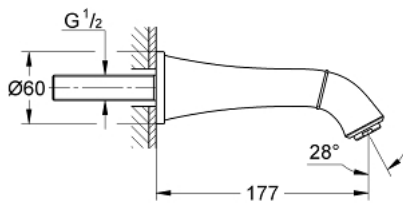

13 341 IG0 GRANDERA BATH SPOUT

PRODUCT DESCRIPTION

- wall mounted
- **GROHE StarLight** chrome finish
- mousseur
- projection 177 mm

Pure Freude
an Wasser

13 341 IG0 GRANDERA BATH SPOUT

SPARE PARTS, June 2012 – now

1: Flow restrictor (Order-nr. 13952G00)