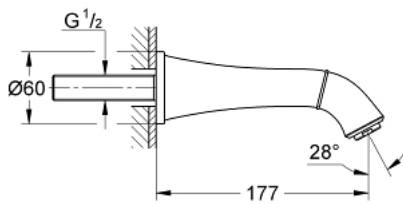

## 13 341 000 GRANDERA BATH SPOUT

### PRODUCT DESCRIPTION

- wall mounted
- **GROHE StarLight** chrome finish
- mousseur
- projection 177 mm

Pure Freude  
an Wasser

## 13 341 000 GRANDERA BATH SPOUT

**SPARE PARTS**, June 2012 – now

1: Flow restrictor (Order-nr. 13952000)