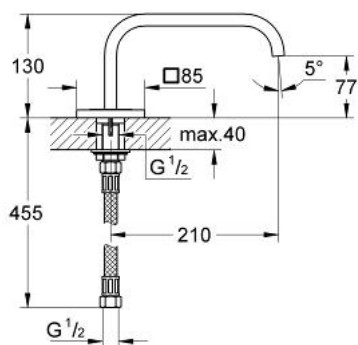

13 315 000 ALLURE F-DIGITAL BATH SPOUT

PRODUCT DESCRIPTION

- projection 210 mm
- **GROHE StarLight** chrome finish
- min. recommended pressure 1.0 bar

Pure Freude
an Wasser

13 315 000 **ALLURE F-DIGITAL BATH SPOUT**