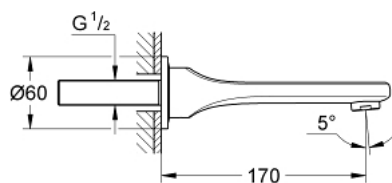

13 242 LS0 VERIS BATH SPOUT

PRODUCT DESCRIPTION

- wall mounted
- **GROHE StarLight** chrome finish
- mousseur
- projection 170 mm
- min. recommended pressure 1.0 bar

13 242 LS0 VERIS BATH SPOUT

SPARE PARTS, June 2009 – now

1: Flow restrictor (Order-nr. 13952000)