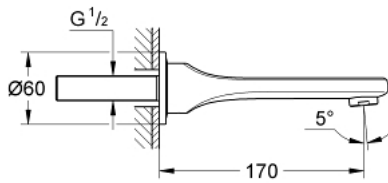

13 242 000 VERIS BATH SPOUT

PRODUCT DESCRIPTION

- wall mounted
- **GROHE StarLight** chrome finish
- mousseur
- projection 170 mm

13 242 000 **VERIS BATH SPOUT**

SPARE PARTS, January 2009 – now

1: Flow restrictor (Order-nr. 13952000)