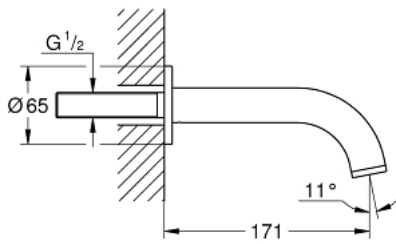

13 139 DC3 GROHE ATRIO BATH SPOUT

PRODUCT DESCRIPTION

- wall mounted
- GROHE StarLight finish
- mousseur
- projection 171 mm

13 139 DC3 GROHE ATRIO BATH SPOUT

SPARE PARTS, April 2017 – now

1: Flow restrictor (Order-nr. 13926000)