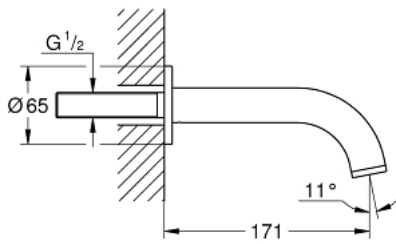

### PRODUCT DESCRIPTION

- wall mounted
- **GROHE StarLight** finish
- mousseur
- projection 171 mm

## 13 139 AL3 GROHE ATRIO BATH SPOUT

**SPARE PARTS**, April 2017 – now

1: Flow restrictor (Order-nr. 13926000)