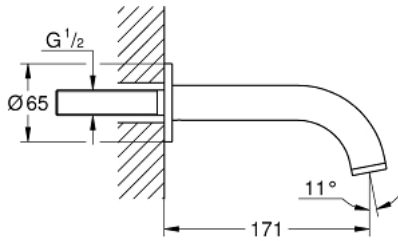

13 139 003 GROHE ATRIO BATH SPOUT

PRODUCT DESCRIPTION

- wall mounted
- **GROHE StarLight** chrome finish
- mousseur
- projection 171 mm

13 139 003 GROHE ATRIO BATH SPOUT

SPARE PARTS, April 2017 – now

1: Flow restrictor (Order-nr. 13926000)